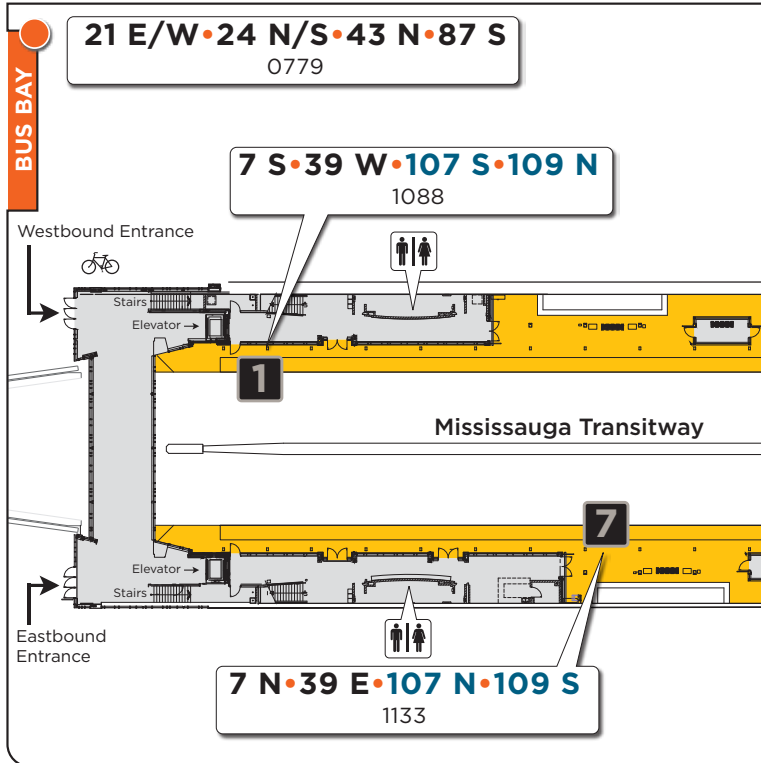

7 S
21 W
35 W
35A W
43 N
3272

35 W
35A W
39 E
3093

Skymark Ave.

35/35A E • 39 W
2639

Citation Place

7 N
21 E
35/35A E
43 S
87 N
3258

Eglinton Ave. West

Map not to scale

Legend

Route # **109S**
Bus stop # **1133**

Platform Number

Covered Platform

Enclosed Area

Bus Stop Marker

Bike racks are located outside the westbound entrance along Commerce Blvd.

Public washrooms

miway.ca/planatrip
Online Trip Planner

Call and enter a four-digit bus stop number.