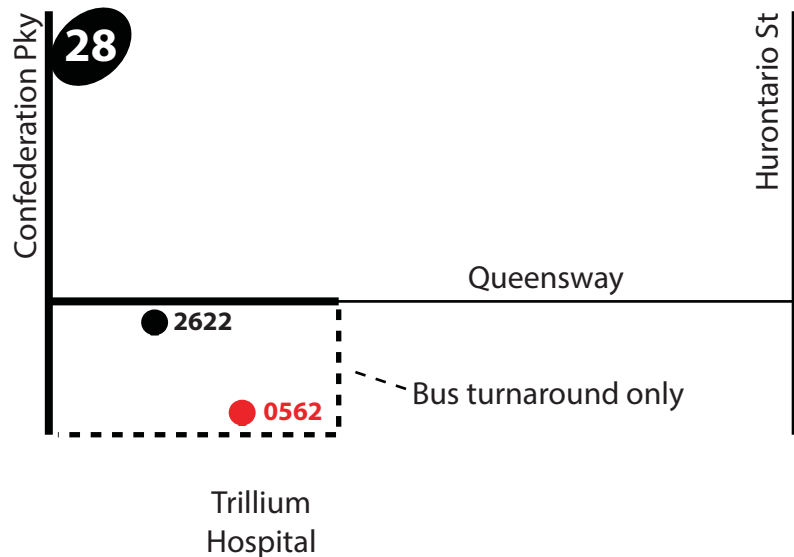

Detour - Service Advisory

Trillium Hospital Emergency Works

Effective: Apr 15, 2020 until further notice

Routes Impacted: 28

Route 28 will service stop 2622 on the Queensway and loop around in the hospital grounds.

Stop 0562 will not be serviced during this detour.

Visit miway.ca/updates for more information.