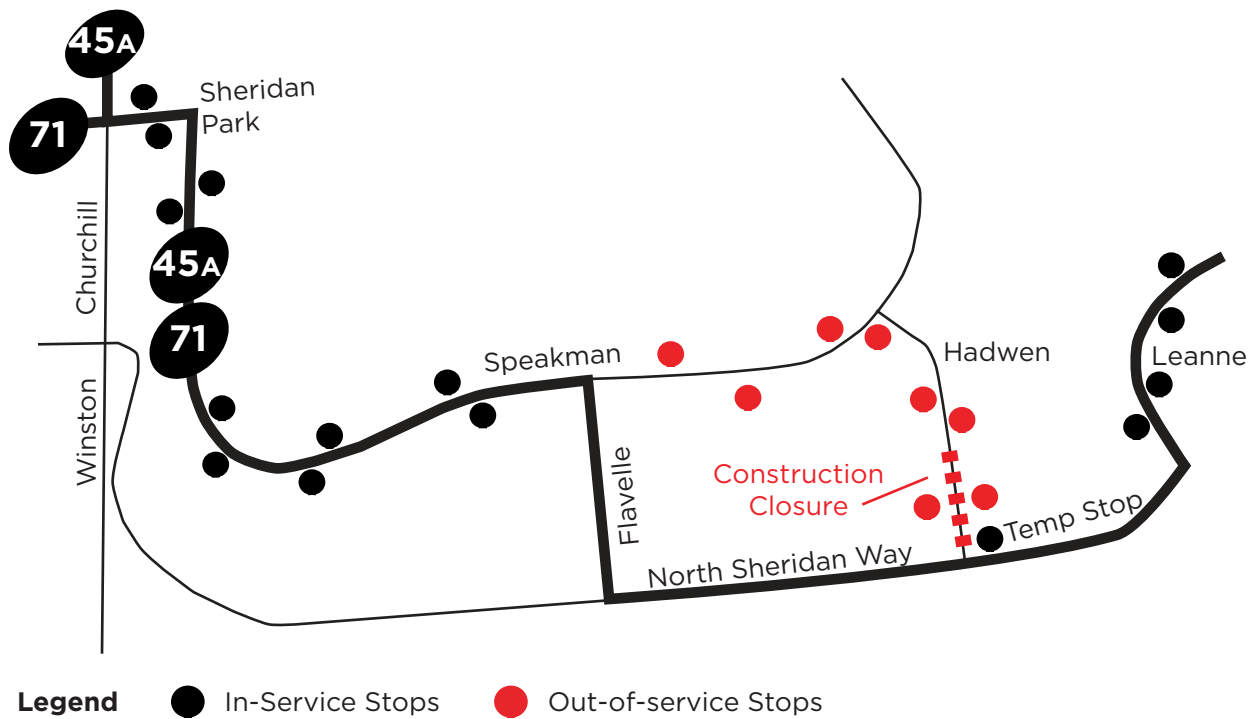

Service Update

Effective: Tue Sep 7 through Dec 2021

Hadwen Road Closure: Sanitary Sewer Construction

Routes Impacted: 45A, 71

Hadwen Road will be closed north of North Sheridan Way

Stops out of service during this detour:

45A North, 71 West > 0515, 0484, 0485, 0530

45A South, 71 East > 0596, 0518, 0684, 0685

Note: Flavelle is open to two-way traffic during detour

905-615-4636

miway.ca/updates