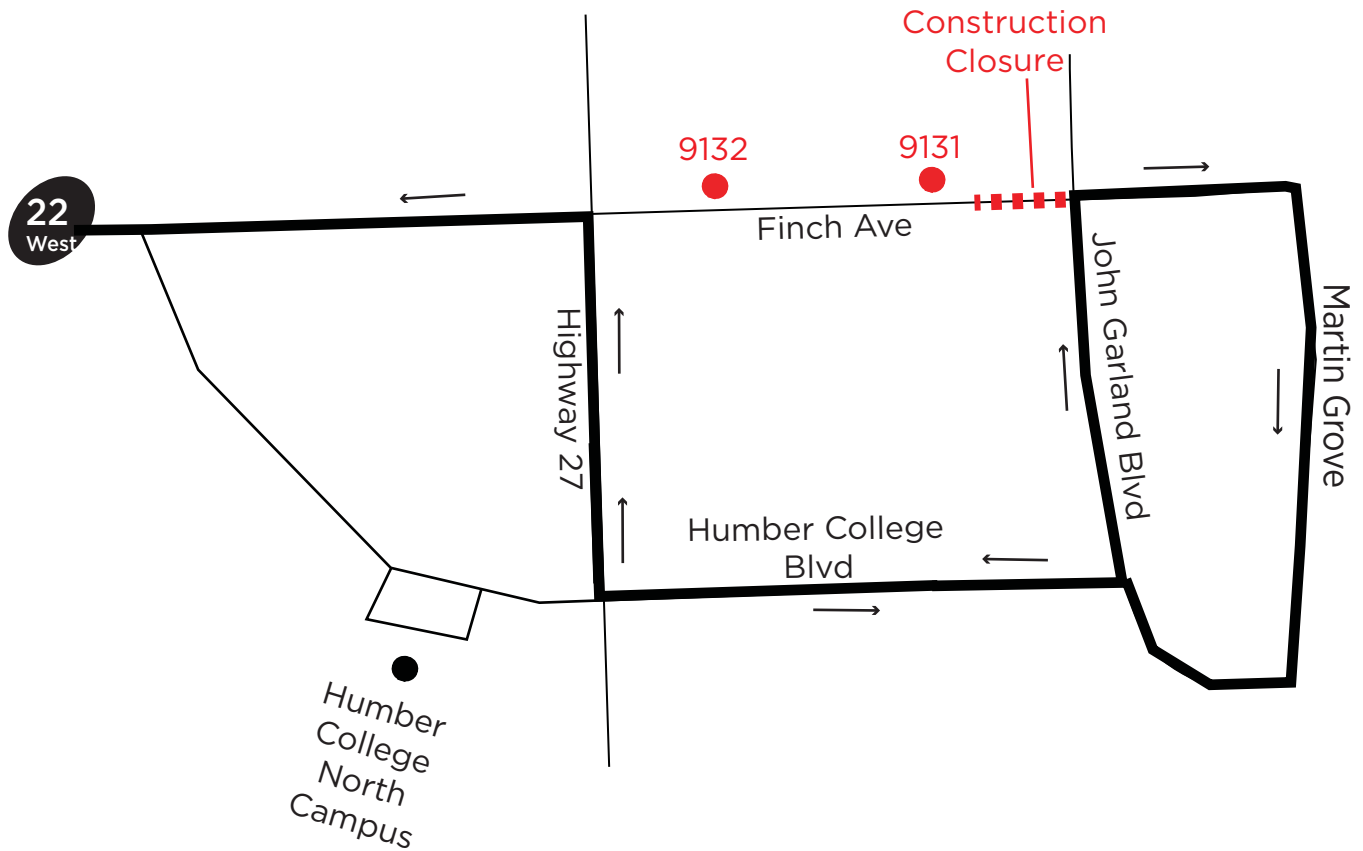

## Finch Ave Rail Construction Closure

Routes Impacted: 22 West

Stops missed during detour: 9131, 9132

905-615-4636

[miway.ca/updates](https://miway.ca/updates)