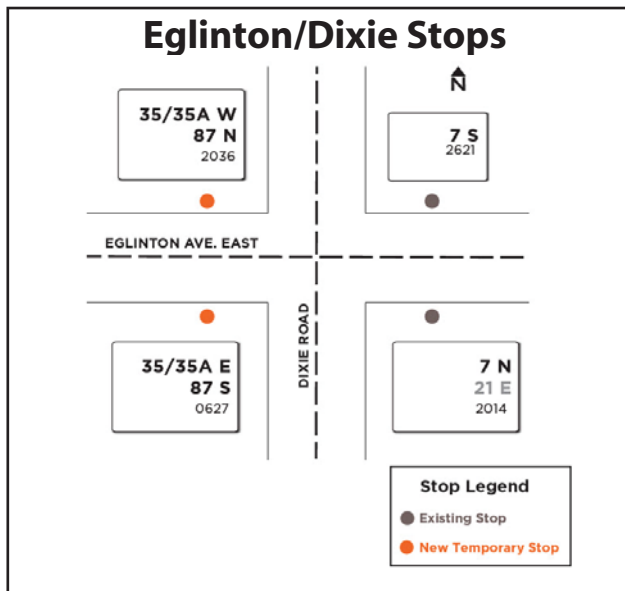

Detour - Service Advisory

Eglinton Bridge Construction

May 29 to Fall 2017

No service on Eglinton:

7 East of Eastgate and along Spectrum

35/35A **87** East of Dixie to Orbitor

Visit miway.ca/alerts for more information.