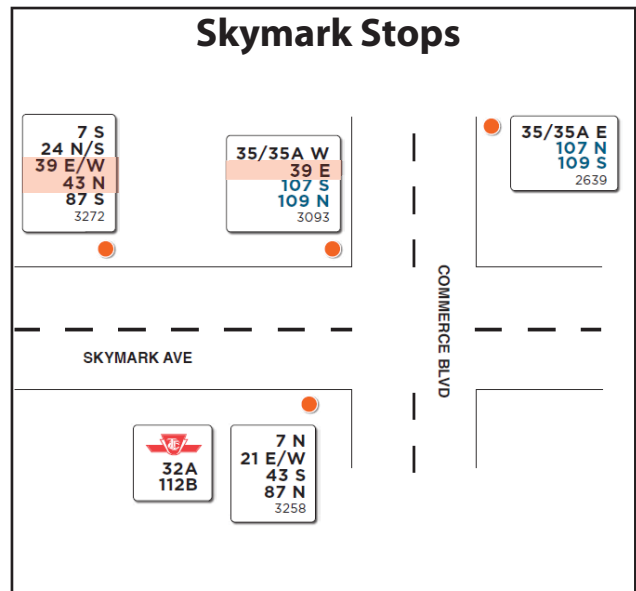

Detour - Service Advisory

Eglinton Bridge Construction

May 29 to Fall 2017

No service on Eglinton:

7 East of Eastgate and along Spectrum

35/35A **87** East of Dixie to Orbitor

Visit miway.ca/alerts for more information.