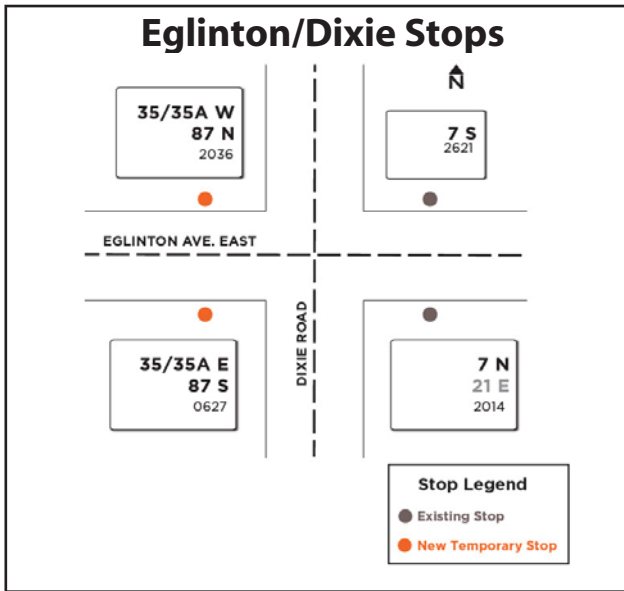

Detour - Service Advisory

Eglinton Bridge Construction

May 29 to Fall 2017

No service on Eglinton:

7 East of Eastgate and along Spectrum

35/35A **87** East of Dixie to Orbitor

Legend

- No service along Eglinton
- - - Routes using Transitway
- Transitway Station