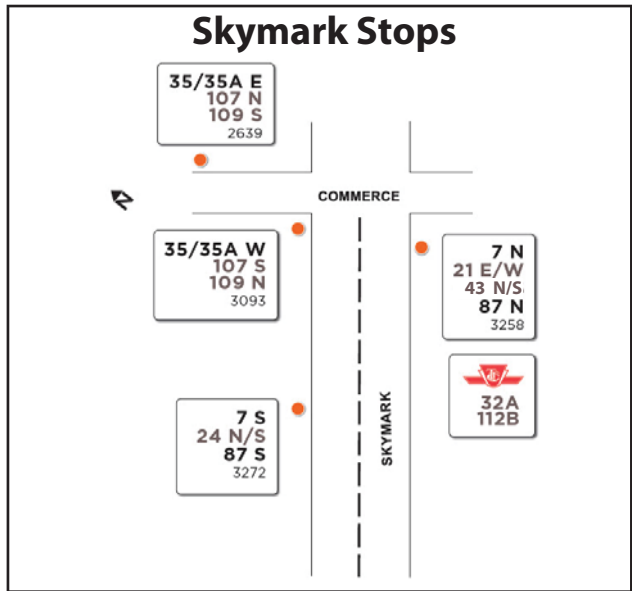

Detour - Service Advisory

Eglinton Bridge Construction

May 29 to Fall 2017

No service on Eglinton:

7 East of Eastgate and along Spectrum

35/35A **87** East of Dixie to Orbitor

Legend

- No service along Eglinton
- - - Routes using Transitway
- Transitway Station