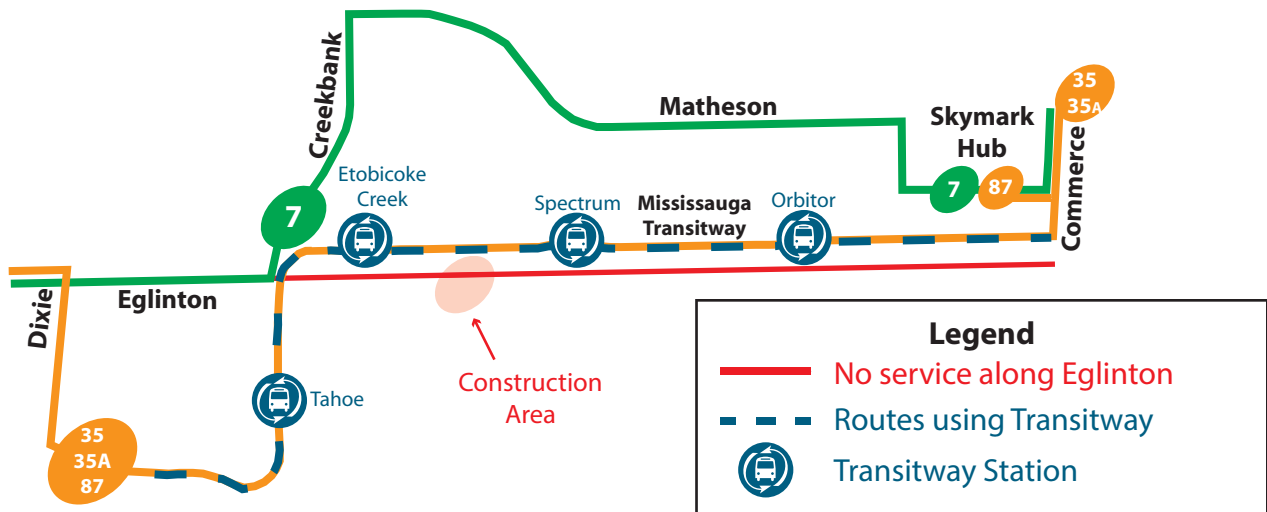

Detour - Service Advisory

Eglinton Bridge Construction

May 29 to Fall 2017

No service on Eglinton:

7 East of Eastgate and along Spectrum

35/35A **87** East of Dixie to Orbitor

Legend

- No service along Eglinton
- - - Routes using Transitway
- Transitway Station