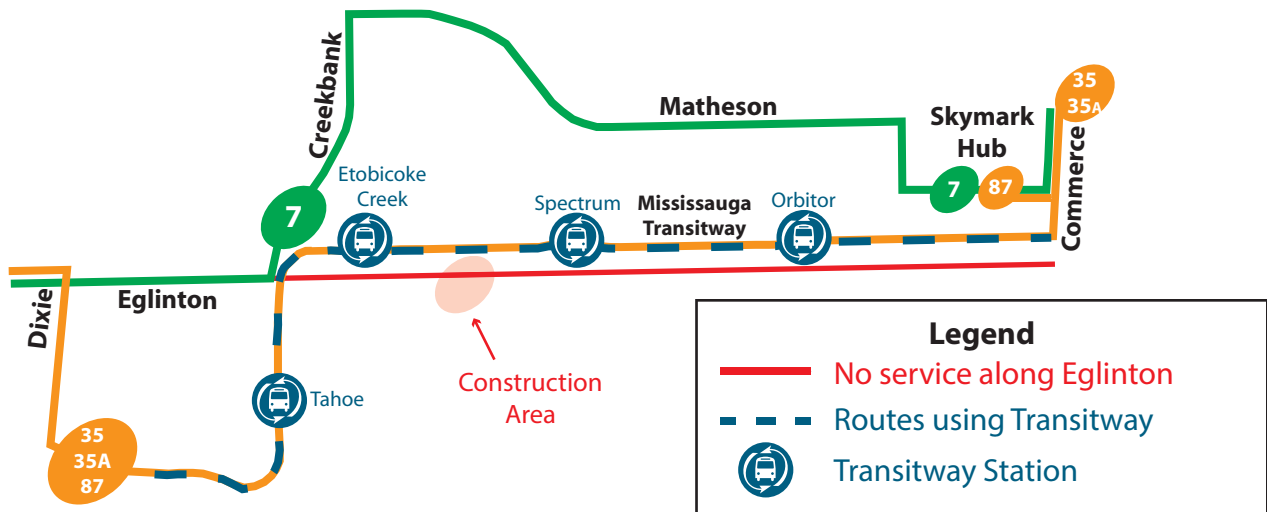

Detour - Service Advisory

Eglinton Bridge Construction

May 29 to Fall 2017

No service on Eglinton:

7 East of Eastgate and along Spectrum

35/35A **87** East of Dixie to Orbitor

Visit miway.ca/alerts for more information.