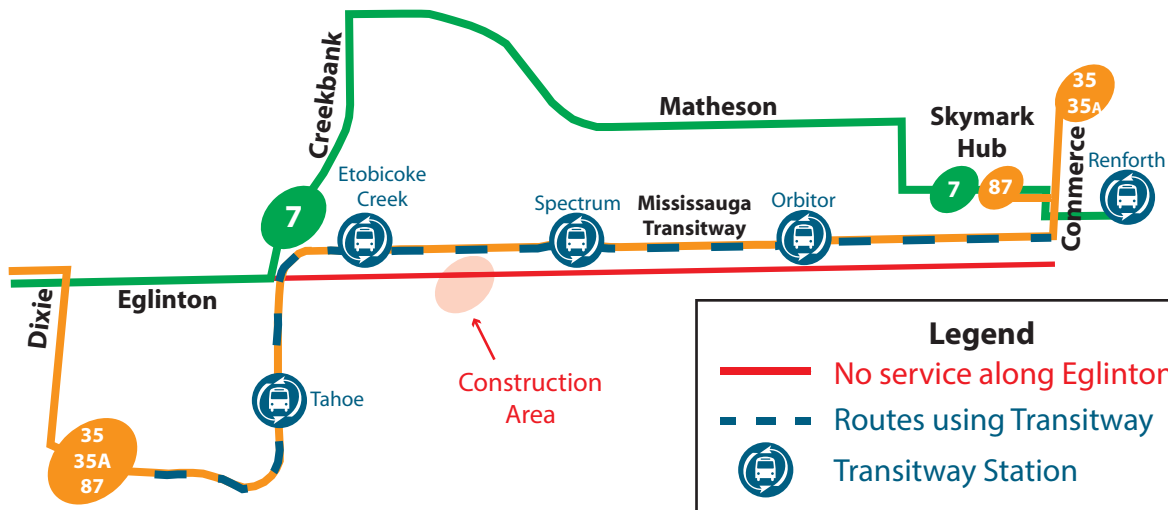

Detour - Service Advisory

Eglinton Bridge Construction

Nov 22 to Jan 2018

No service on Eglinton:

7 East of Eastgate and along Spectrum

35 **35A** **87** East of Dixie to Orbitor

Legend

- No service along Eglinton
- - - Routes using Transitway
- Transitway Station

Eglinton/Dixie Stops

<p>35/35A W 87 N 2036</p>	<p>7 S 2621</p>
EGLINTON AVE. EAST	
<p>35/35A E 87 S 0627</p>	<p>7 N 21 E 2014</p>

DIXIE ROAD

Stop Legend

- Existing Stop
- New Temporary Stop

Skymark/Renforth Stops

<p>7 S 21 W 43 N 3272</p>	<p>35/35A W 39 E 3093</p>	<p>35/35A E • 39 W 2639</p>
Skymark Ave. (Skymark Hub)		
<p>7 N 21 E 43 S 87 N 3258</p>	<p>21 E/W • 24 N/S 43 N • 87 S 0779</p>	<p>7 S • 39 W • 107 S • 109 N 1088</p>
Citation Place		
<p>7 N • 39 E • 107 N • 109 S 1133</p>		