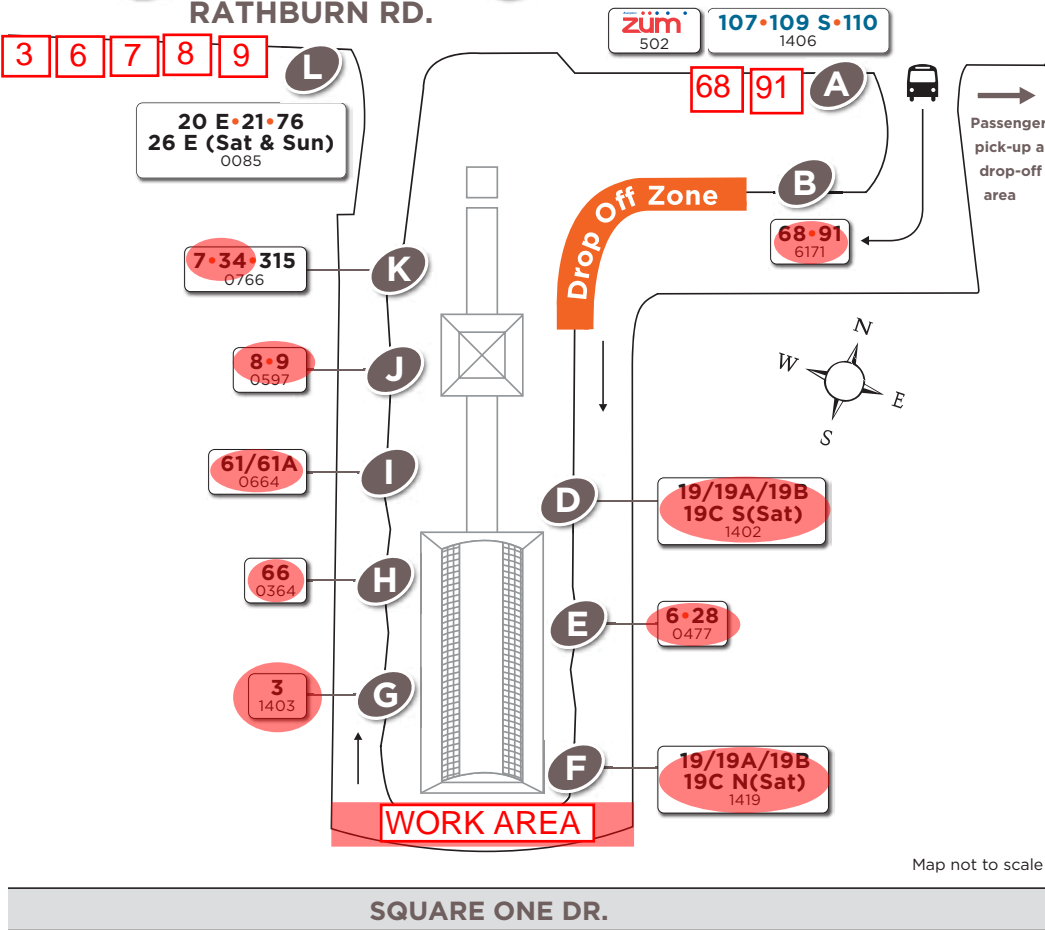

Legend

- Route # — **6**
Bus stop # — 0477
- Route # — **110**
Bus stop # — 1406
- Route # — **BT502**
- Platform Letter **A**
- Platform Number **7**
- Customer Service**
We're here to help

Find a schedule or plan a trip

m.miway.ca

miway.ca/planatrip

citylink
905-615-4BUS(4287)

Call and enter a four-digit bus stop number.