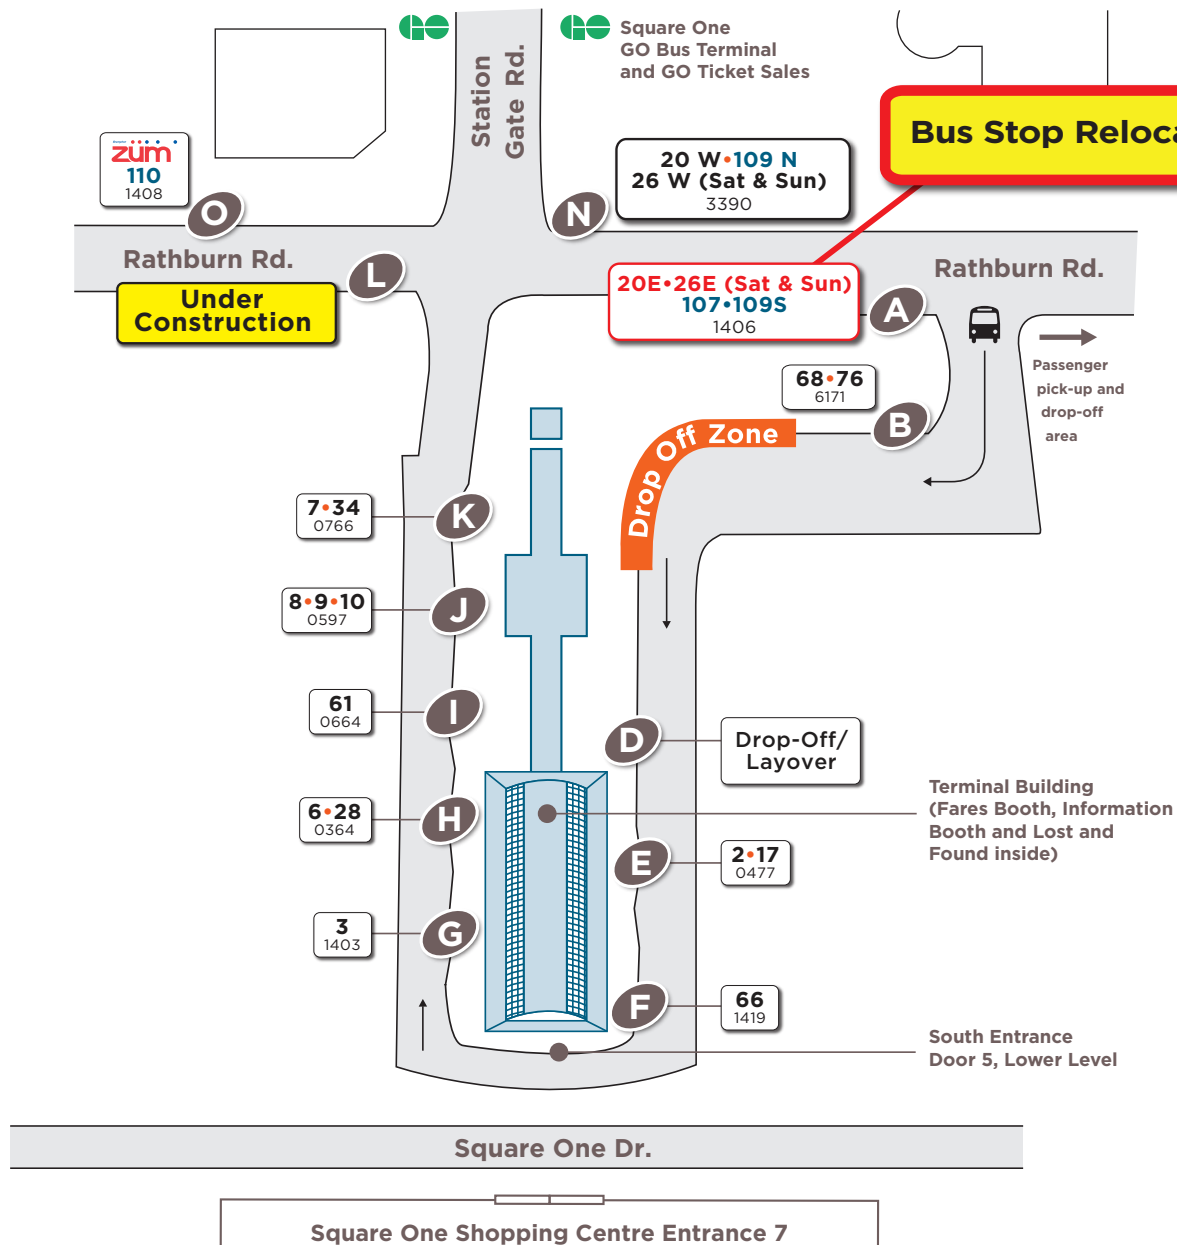

Bus Stop Relocations

Routes: 20E, 26E (Sat & Sun)

Effective April 25, 2022

Until Further Notice

Map not to scale

Legend: City Centre Transit Terminal

Route # **6**
Bus stop # 0364

Platform letter **A**

Stop Relocation

Route # **26E**
Bus stop # 1406