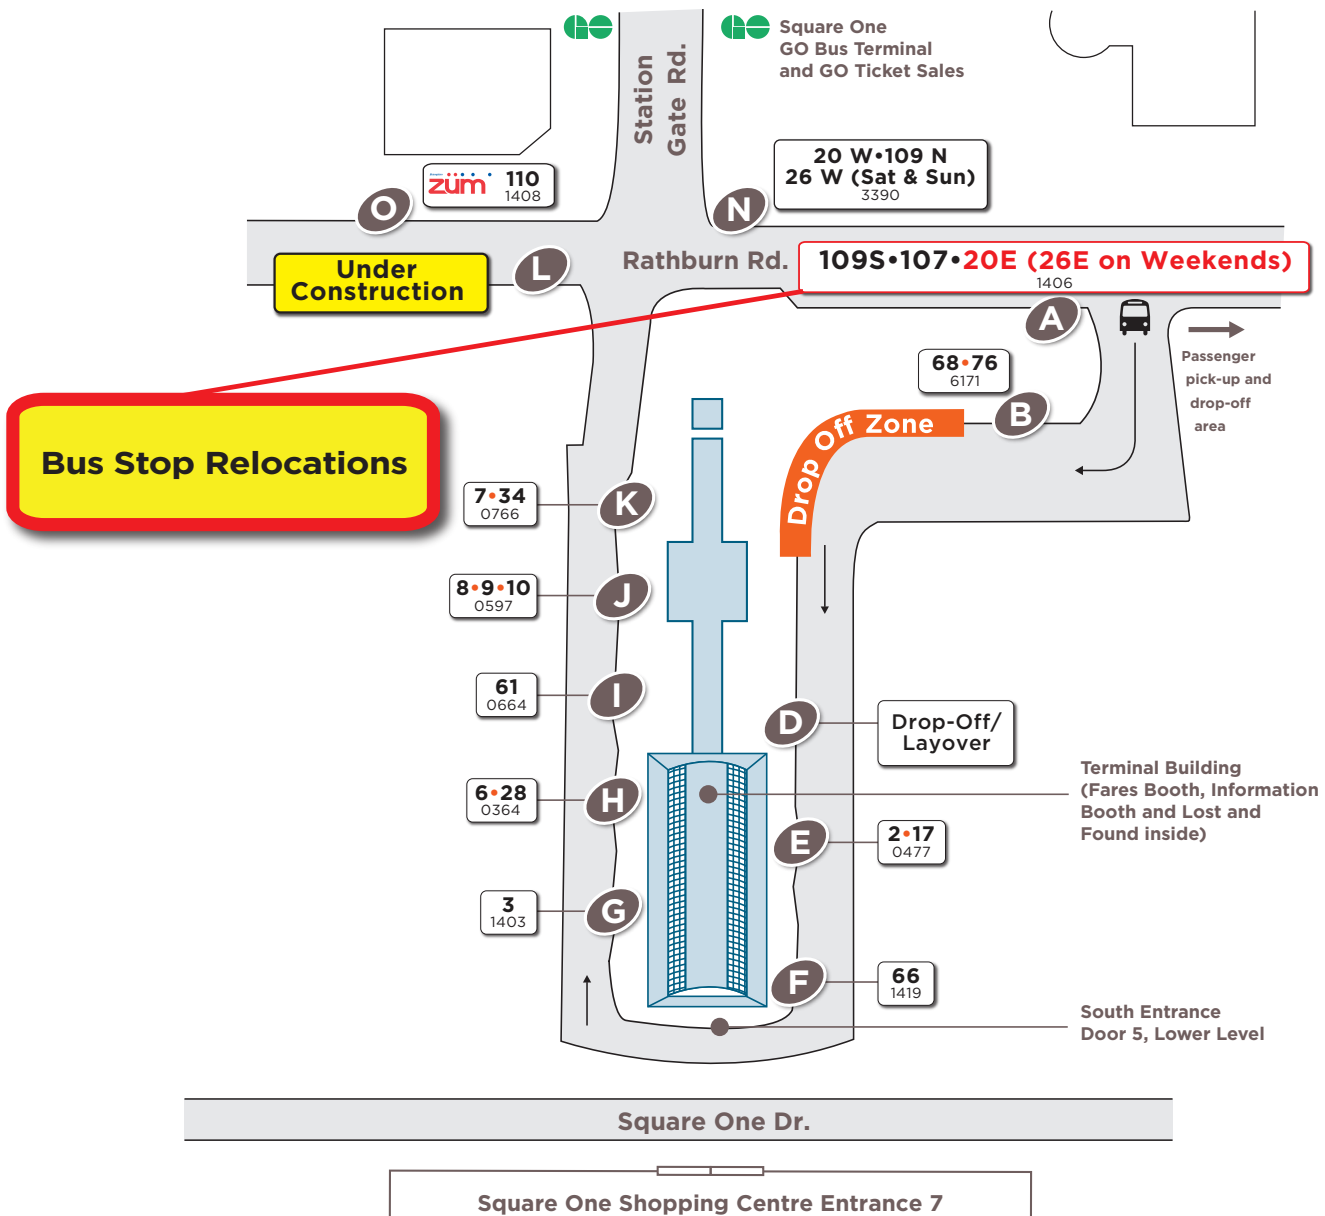

Bus Stop Relocations Routes: 20E and 26E

Extended to Friday, December 17, 2021

Map not to scale

Legend: City Centre Transit Terminal

Route # — **6**
Bus stop # — 0364

Platform letter **A**

Stop Relocation

Route # — **20E**
Bus stop # — 1406