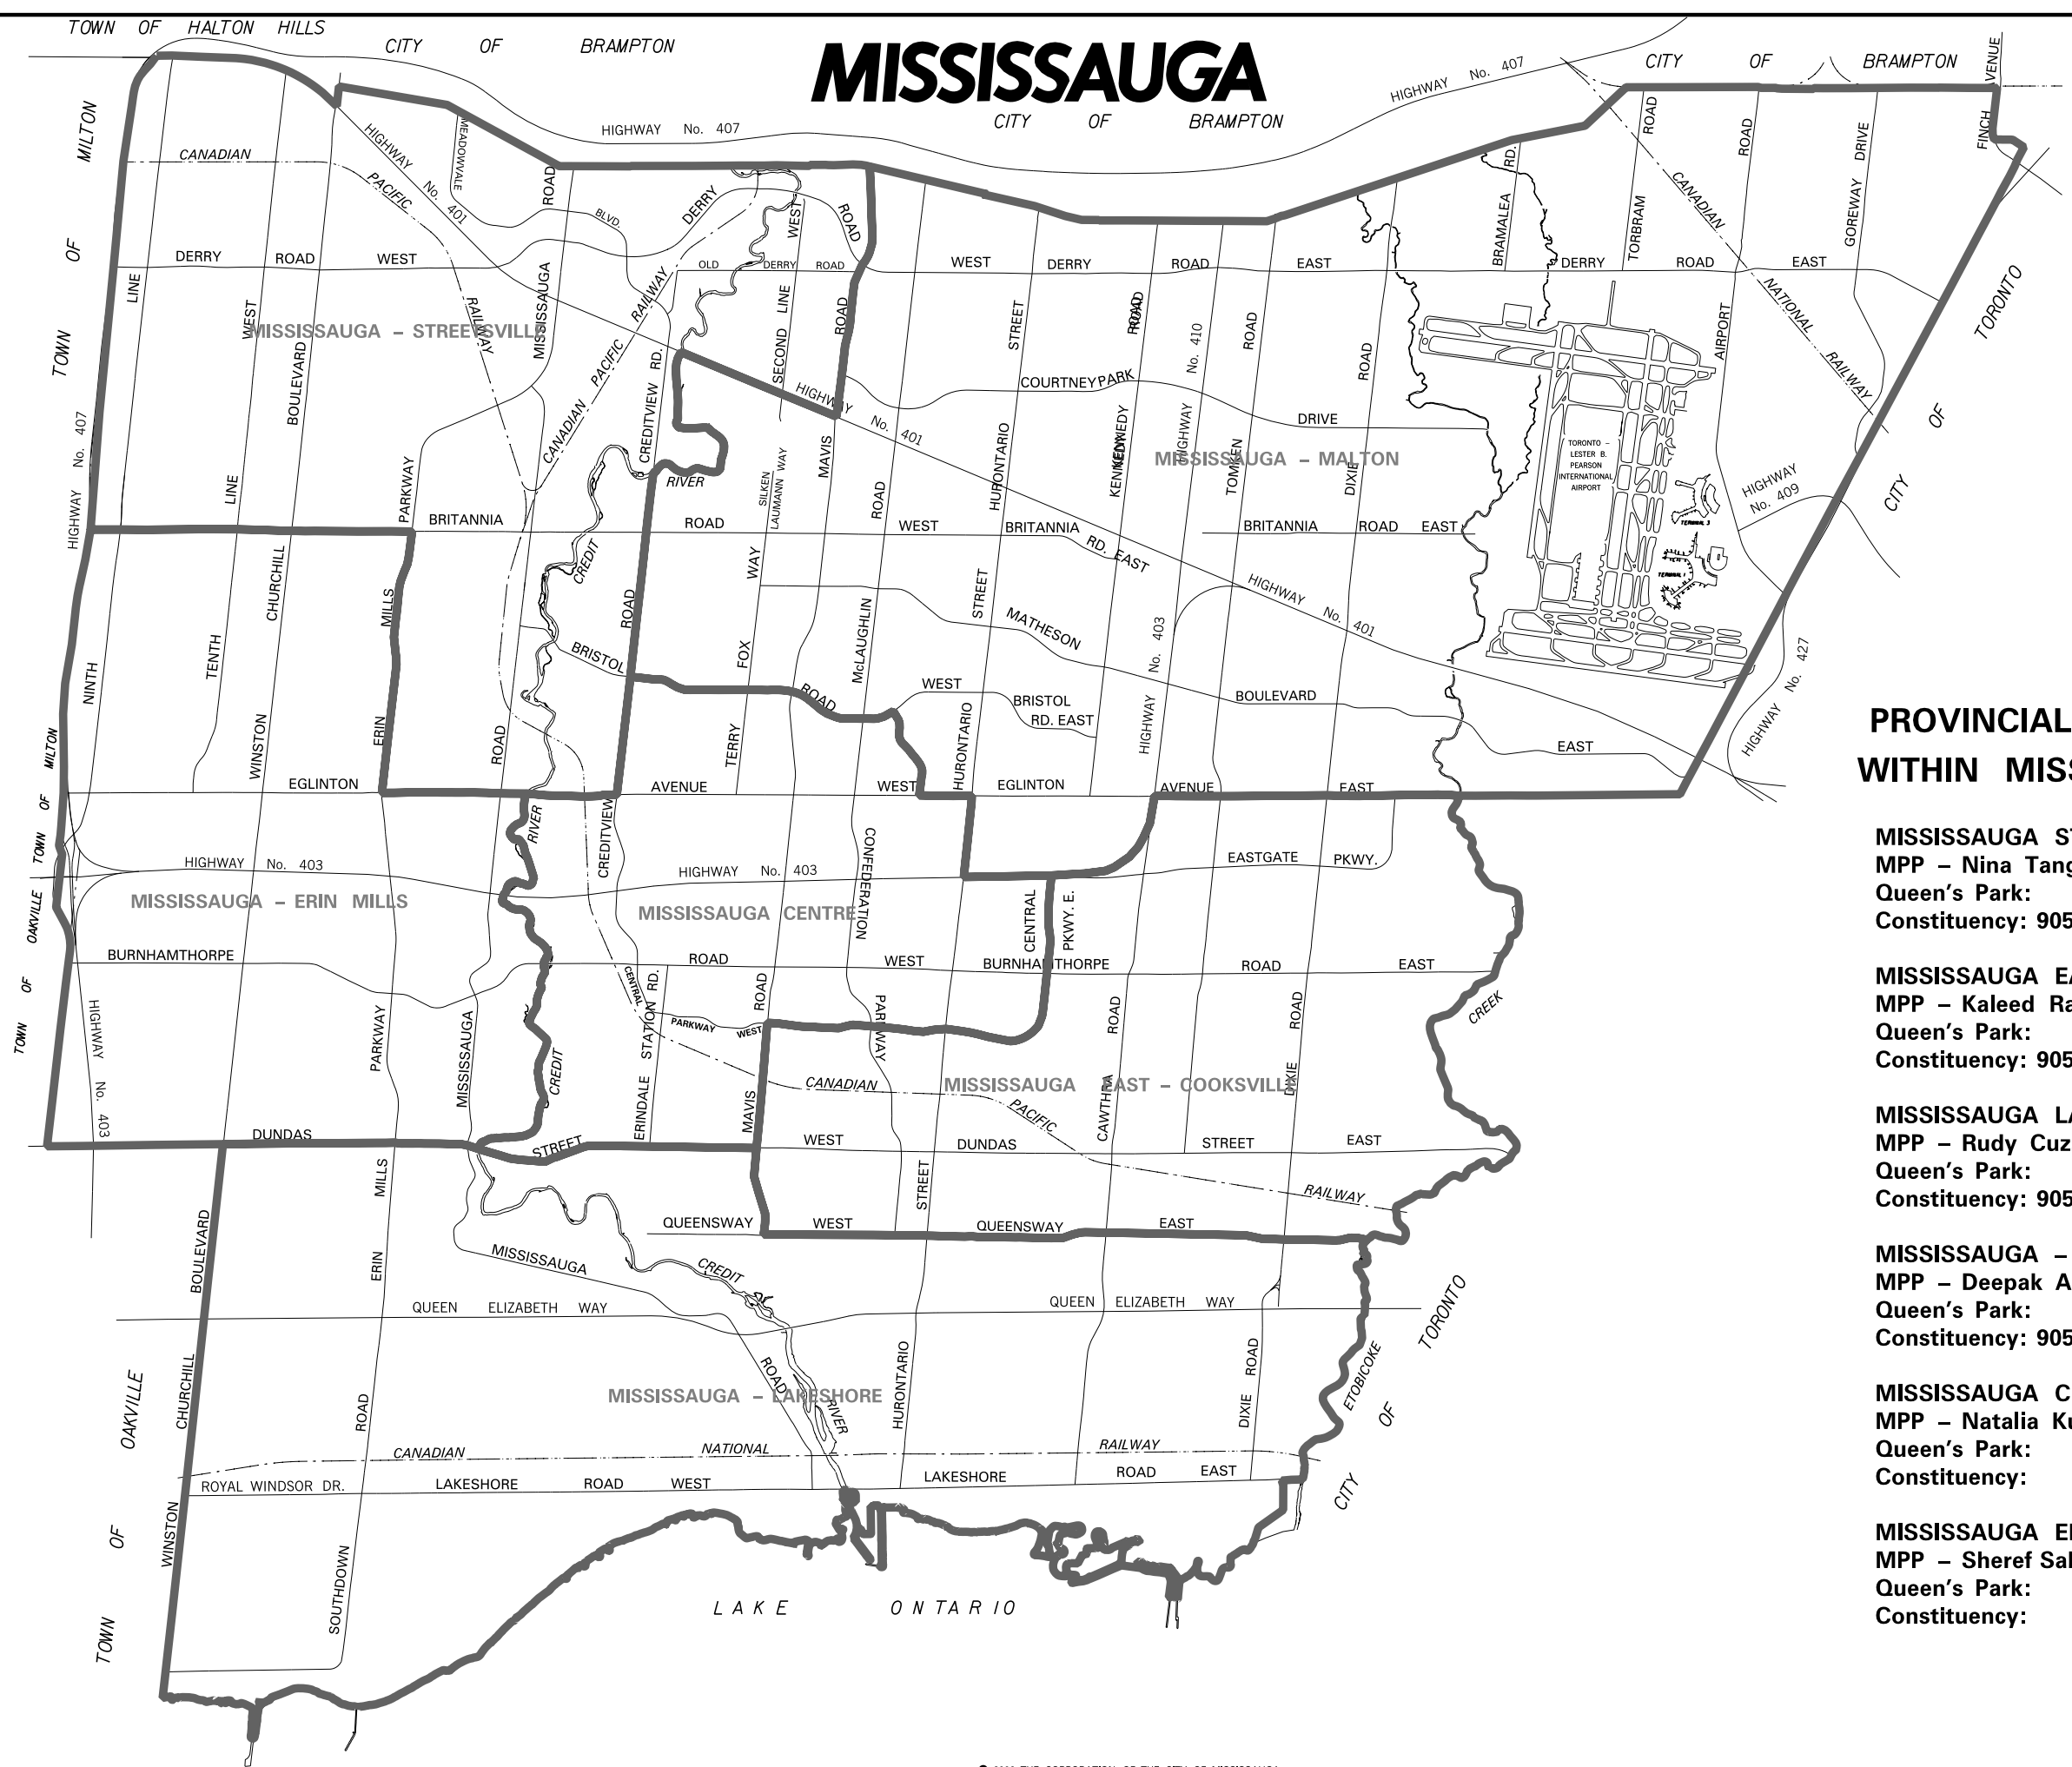

MISSISSAUGA

PROVINCIAL RIDINGS WITHIN MISSISSAUGA

MISSISSAUGA STREETSVILLE
MPP – Nina Tangri
Queen’s Park:
Constituency: 905-569-1643

MISSISSAUGA EAST – COOKSVILLE
MPP – Kaleed Rasheed
Queen’s Park:
Constituency: 905-238-1751