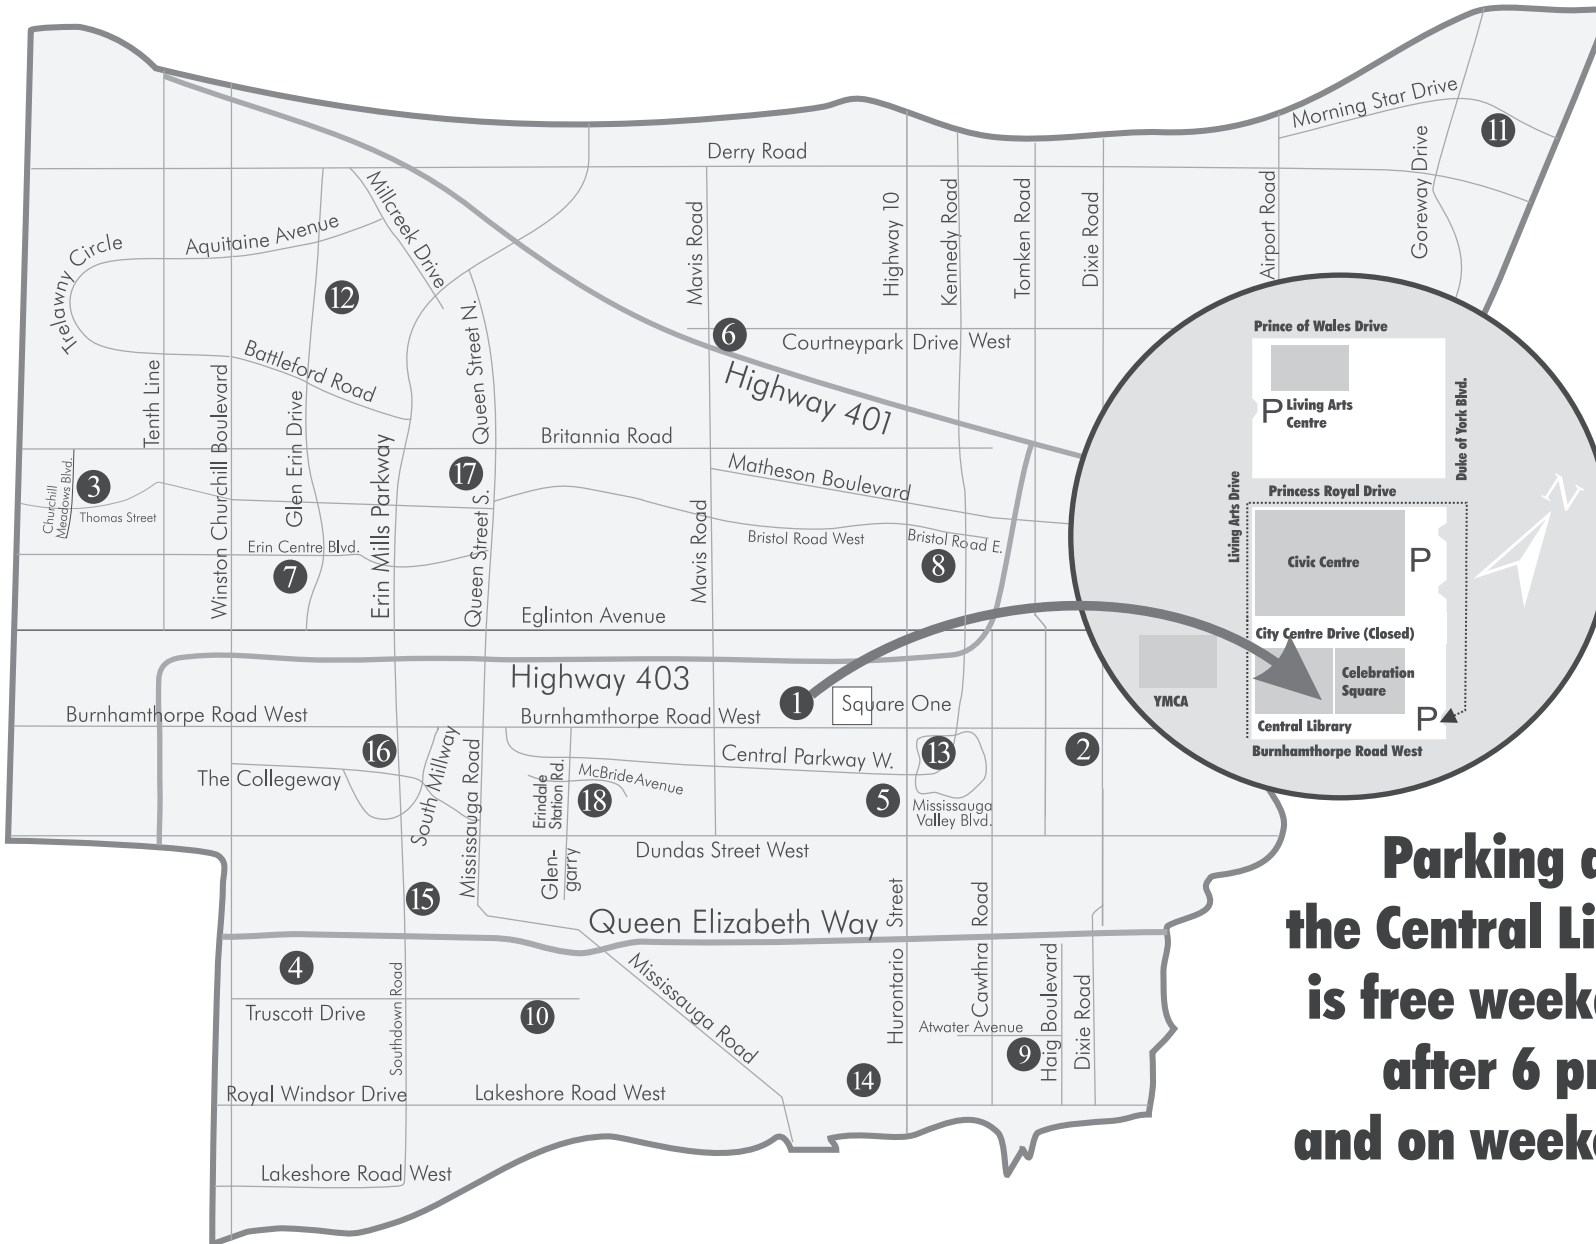

MISSISSAUGA LIBRARY LOCATIONS

FOR BUS ROUTE INFORMATION GO TO:
www.miway.ca
 or call miWAY, the new
 Mississauga Transit at
 905-615-INFO (4636)

MOBILE SITE:
m.miway.ca

CITYLINK:
 905-615-4BUS (4287)

**Parking at
 the Central Library
 is free weekdays
 after 6 pm
 and on weekends.**