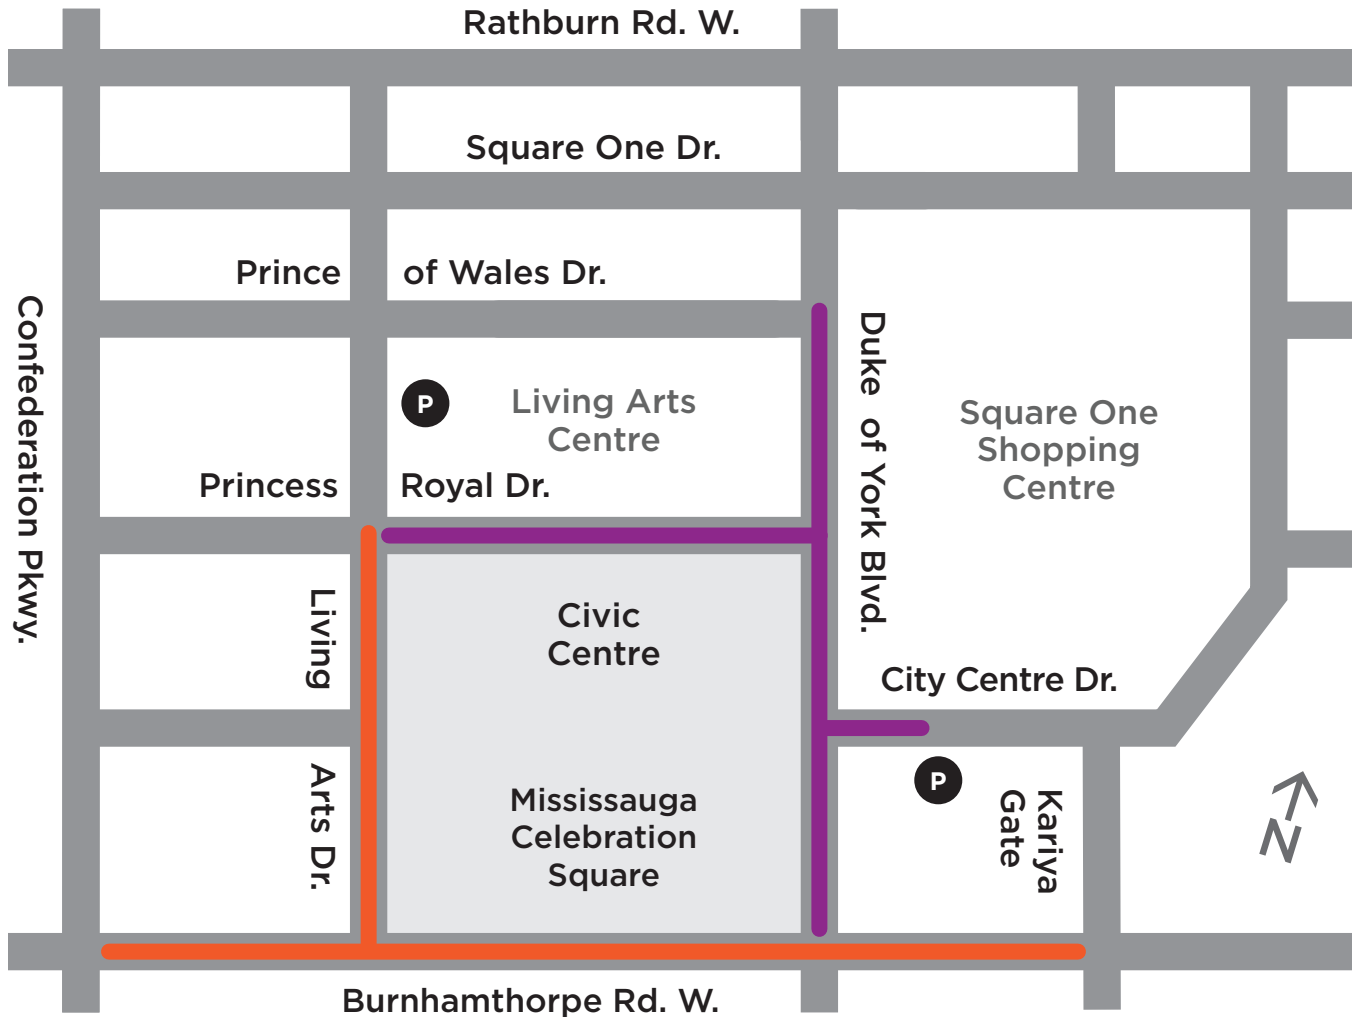

2018 New Year's Eve Road Closures

CULTURE:
CELEBRATION
SQUARE

 Roads closed from 7 pm to 1:00 am

 Roads closed from 11:30 pm to 12:30 am

-  The Civic Centre and Central Library underground parking garages will be closed. Accessible parking is available in the Living Arts Centre underground parking garage and the 201 City Centre Drive parking lot.