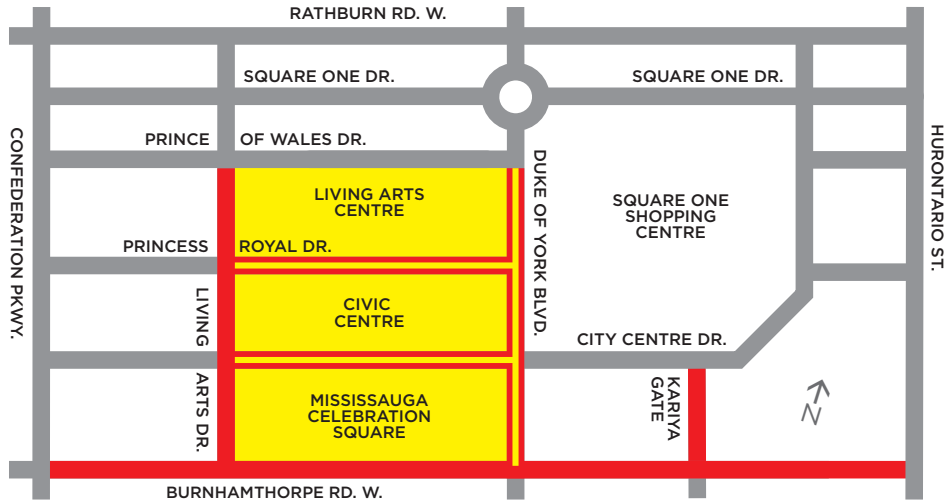

ROAD CLOSURES

ROADS CLOSED FROM 10 AM TO 11:30 PM

ROADS CLOSED FROM 7 PM TO 11:30 PM