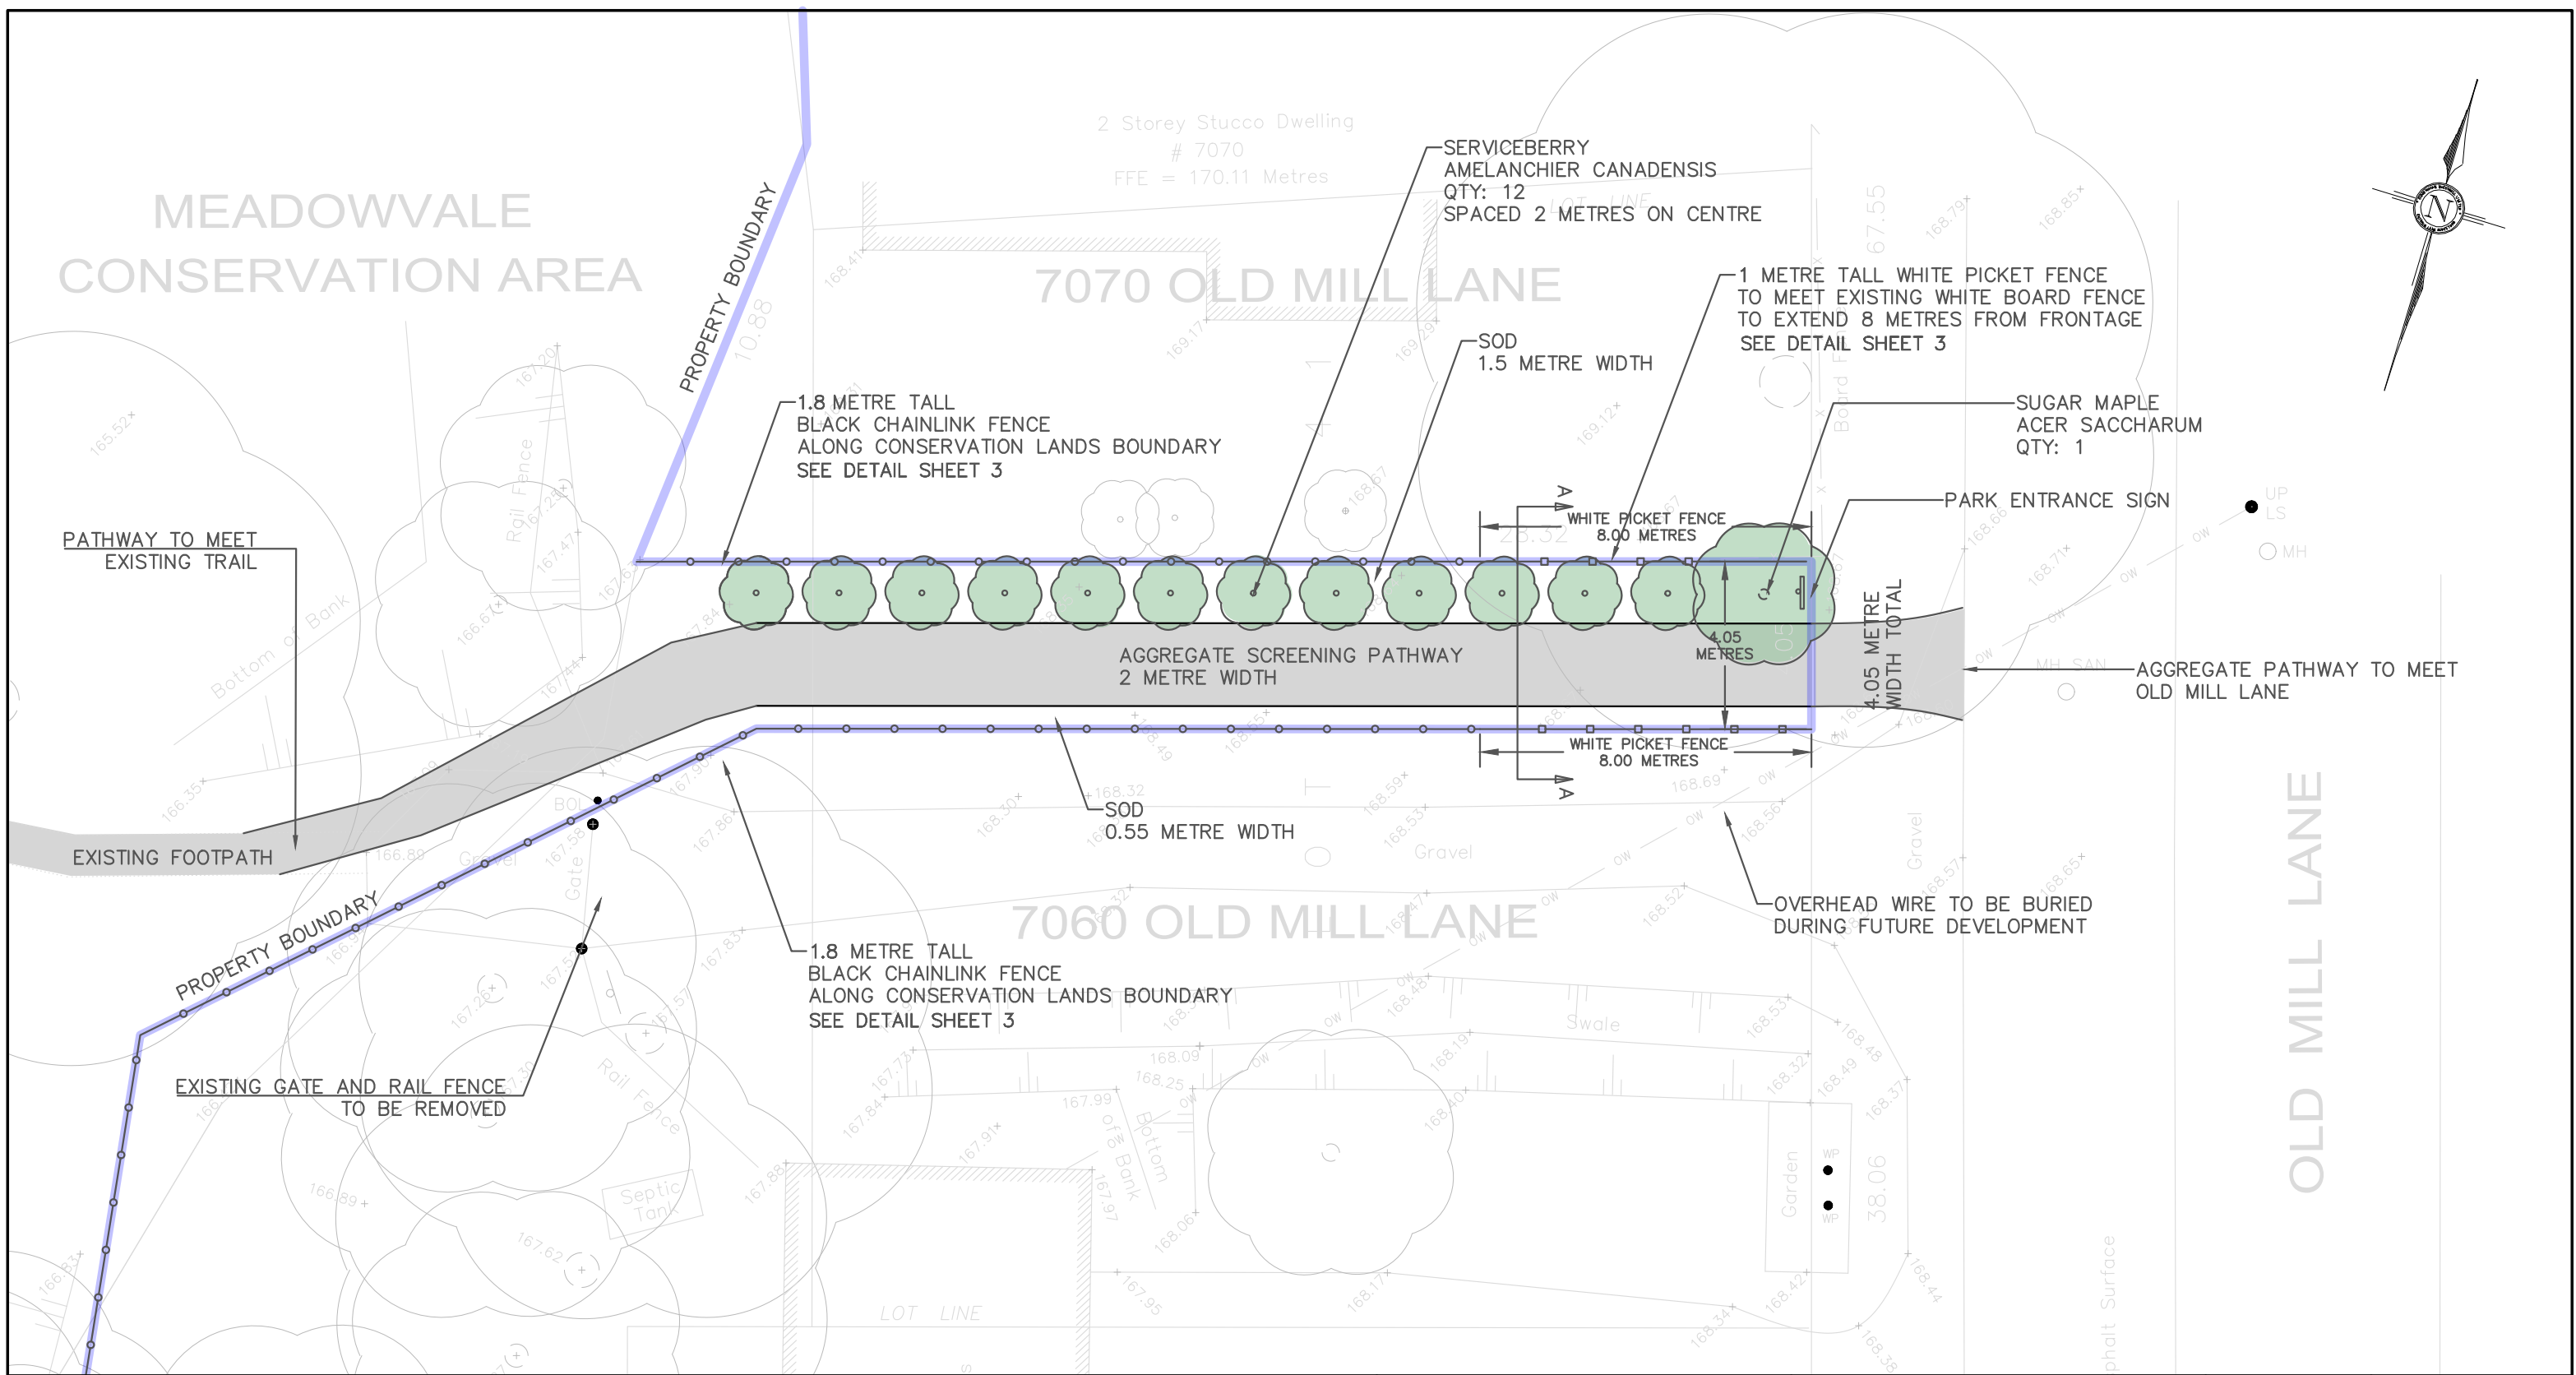

MEADOWVALE CONSERVATION AREA

PRELIMINARY

7060 OLD MILL LANE
CONSERVATION AREA ACCESS
TRAIL CONCEPT SKETCH

LANDSCALE PLAN
SCALE
1:150

DRAWN BY SC
DATE 2019-07-12
DRAWING SHEET 1 OF 3