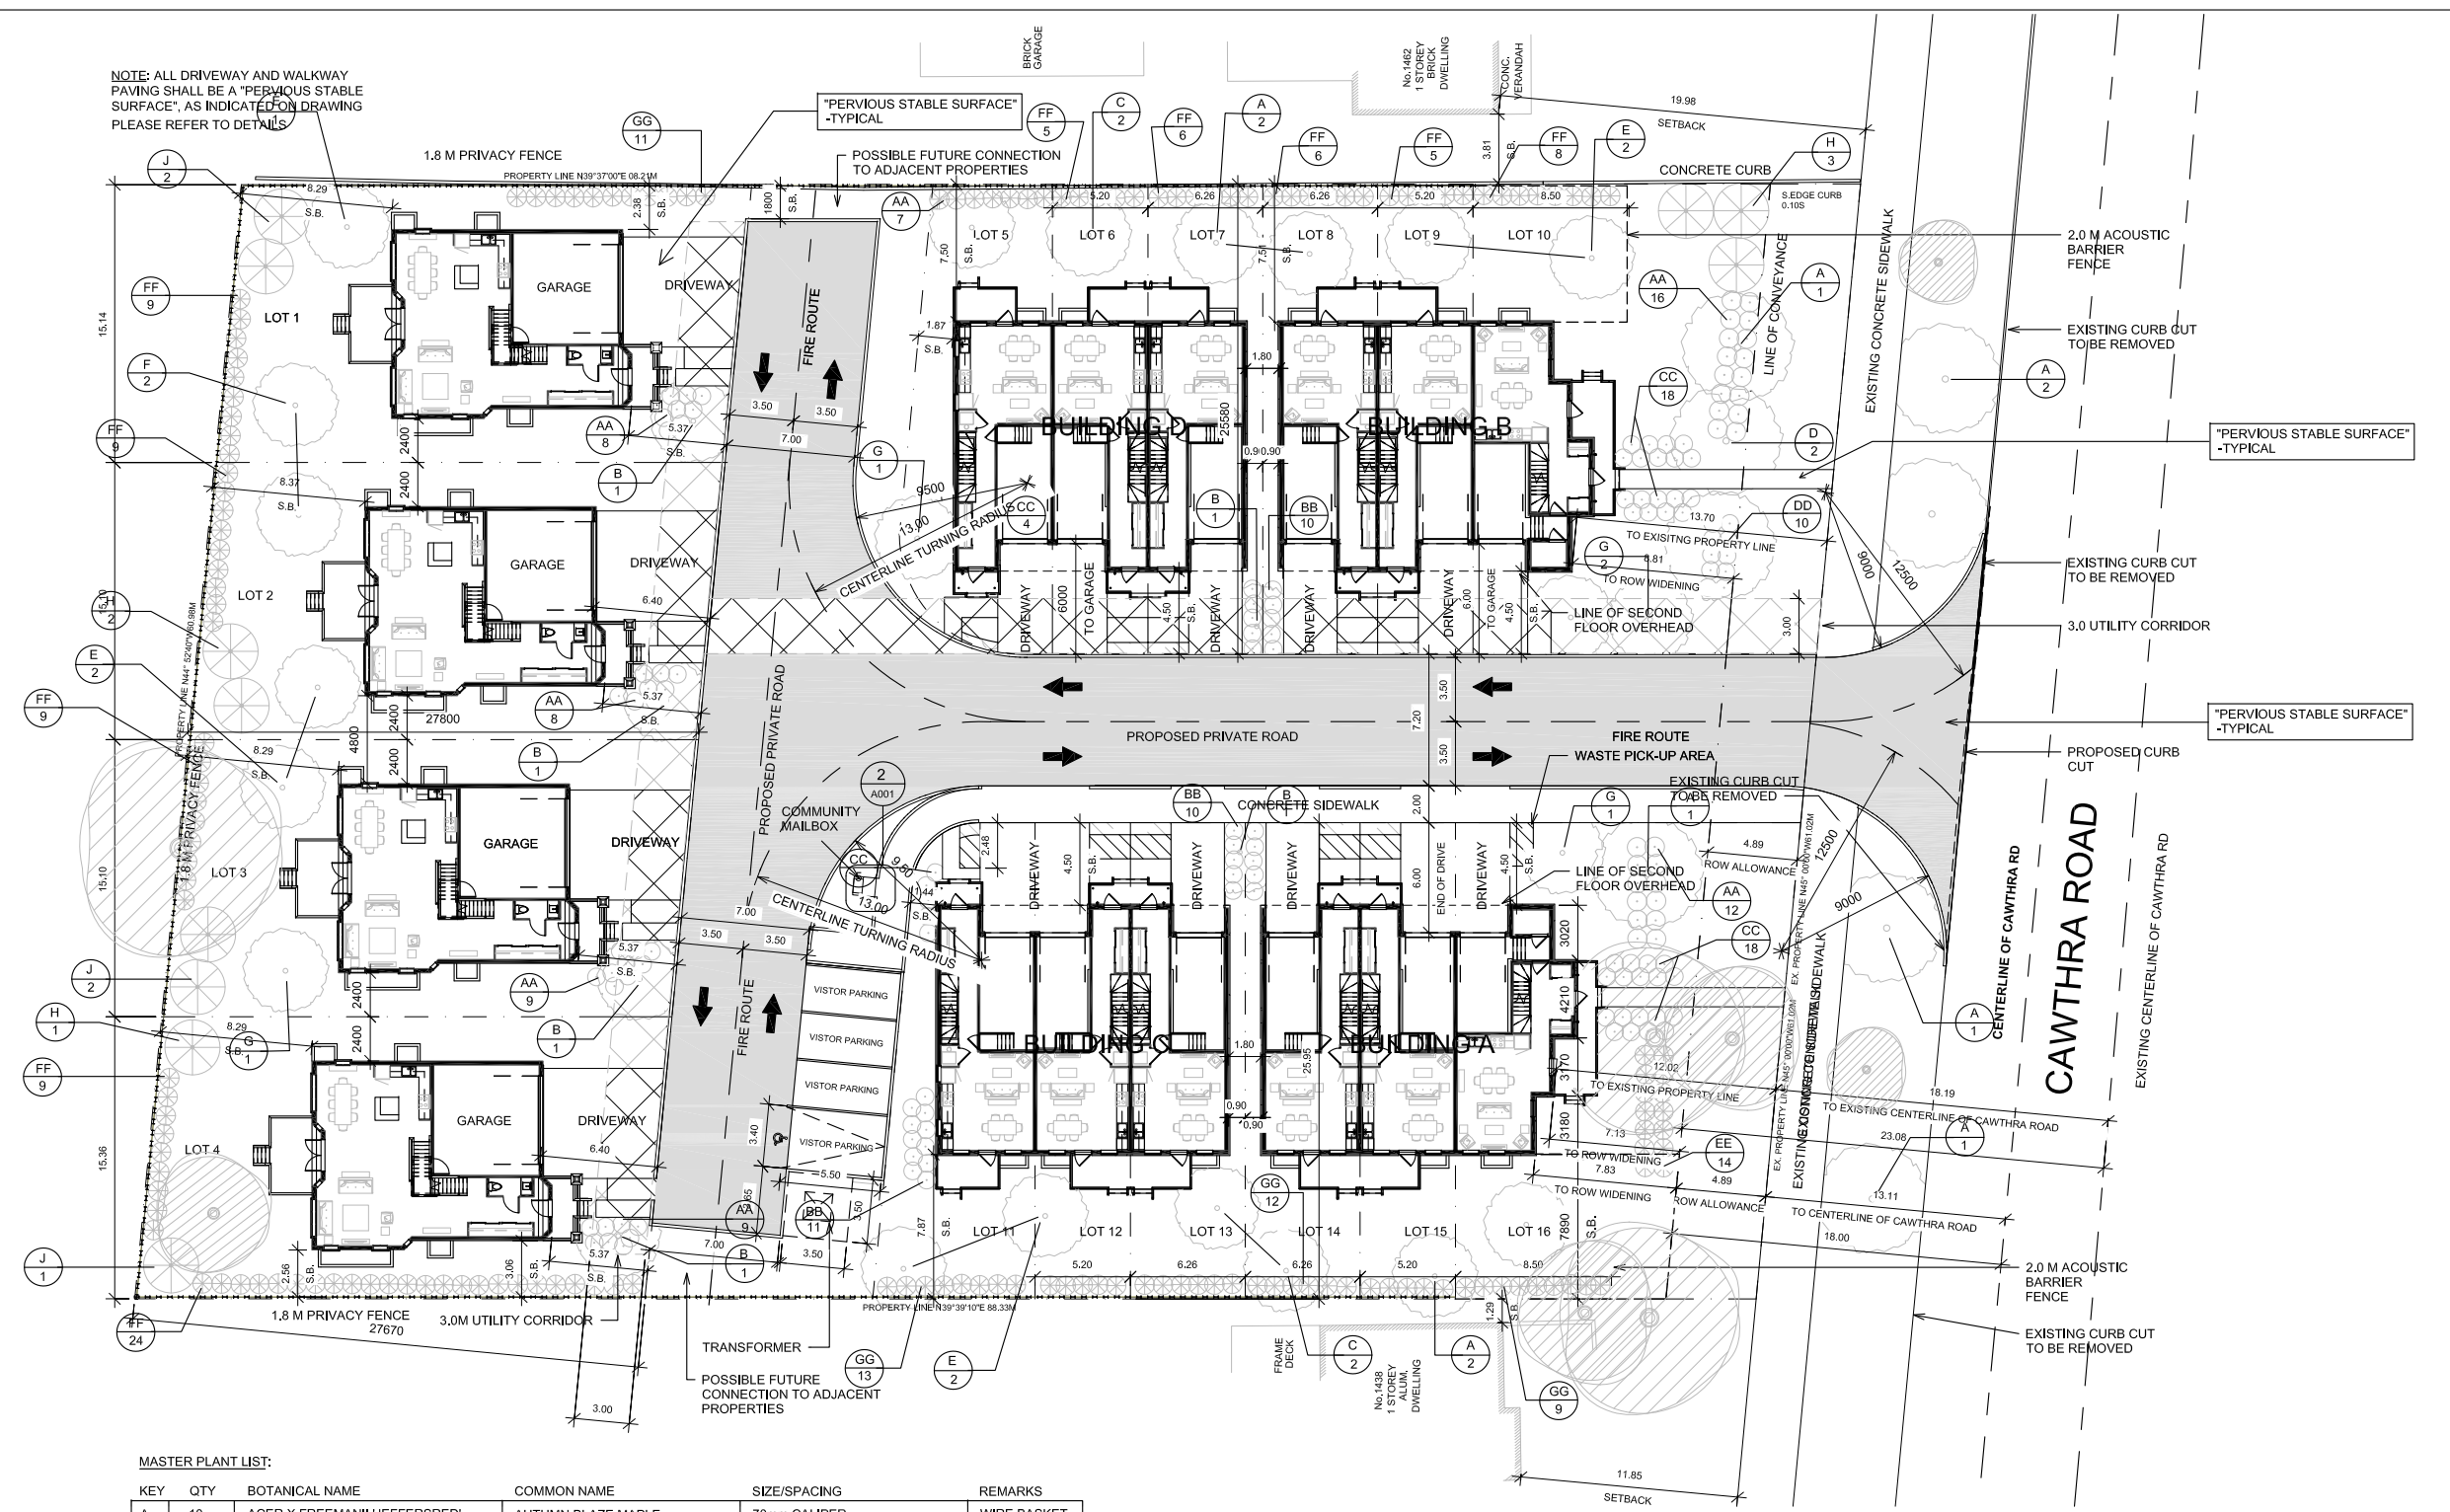

**1444
1458**

1444-1458 CAWTHRA ROAD
MISSISSAUGA, ON

John A. Russo, OALA, CSLA
Landscape Architect
5 Welckrick Road West, Suite 108
Richmond Hill, Ontario L4C 8S9
416-809-2641

Project No: 16071
Scale: As Indicated
Date: 2019/04/18
Drawn by: R.V.W.
Drawing Title

Landscape Plan
Drawing Number

LP-01

MASTER PLANT LIST:

KEY	QTY	BOTANICAL NAME	COMMON NAME	SIZE/SPACING	REMARKS
A	10	ACER X FREEMANNI 'JEFFERSRED'	AUTUMN BLAZE MAPLE	70mm CALIPER	WIRE BASKET
B	7	AESCULUS GLABRA	OHIO BUCKEYE	65mm CALIPER	WIRE BASKET
C	4	CLADASTRIS LUTEA	YELLOWWOOD	70mm CALIPER	WIRE BASKET
D	2	GYMNOCLADUS DIOICUS	KENTUCKY COFFEE TREE	70mm CALIPER	WIRE BASKET
E	7	OSTRYA VIRGINIANA	IRONWOOD	70mm CALIPER	WIRE BASKET
F	2	POPULUS TREMULOIDES	TREMBLING ASPEN	70mm CALIPER	WIRE BASKET
G	5	PYRUS CALLERYANA 'REDSPIRE'	REDSPIRE ORNAMENTAL PEAR	65mm CALIPER	WIRE BASKET
H	6	PICEA GLAUCA	WHITE SPRUCE	210cm HEIGHT	WIRE BASKET
J	5	PINUS STROBUS	WHITE PINE	210cm HEIGHT	WIRE BASKET
AA	60	CORNUS SERICEA	RED OSIER DOGWOOD	80cm HT, PLT AT 100cm O.C.	CONTAINER
BB	31	DIERVILLA LONICERA	DWARF BUSH HONEYSUCKLE	60cm HT, PLT AT 90cm O.C.	CONTAINER
CC	45	EUONYMUS ALATA 'COMPACTUM'	DWARF BURNING BUSH	60cm HT, PLT AT 90cm O.C.	CONTAINER
DD	10	RIBES AUREUM	FLOWERING CURRANT	80cm HT, PLT AT 100cm O.C.	CONTAINER
EE	14	JUNIPERUS CHINENSIS 'RAMLOSA'	RAMLOSA JUNIPER	60cm SPRD., PLT AT 90cm O.C.	CONTAINER
FF	90	TAXUS MEDIA 'HICKSII'	HICK'S YEW	180cm HEIGHT	CONTAINER
GG	45	THUJA OCCIDENTALIS	WHITE CEDAR	180cm HEIGHT	CONTAINER