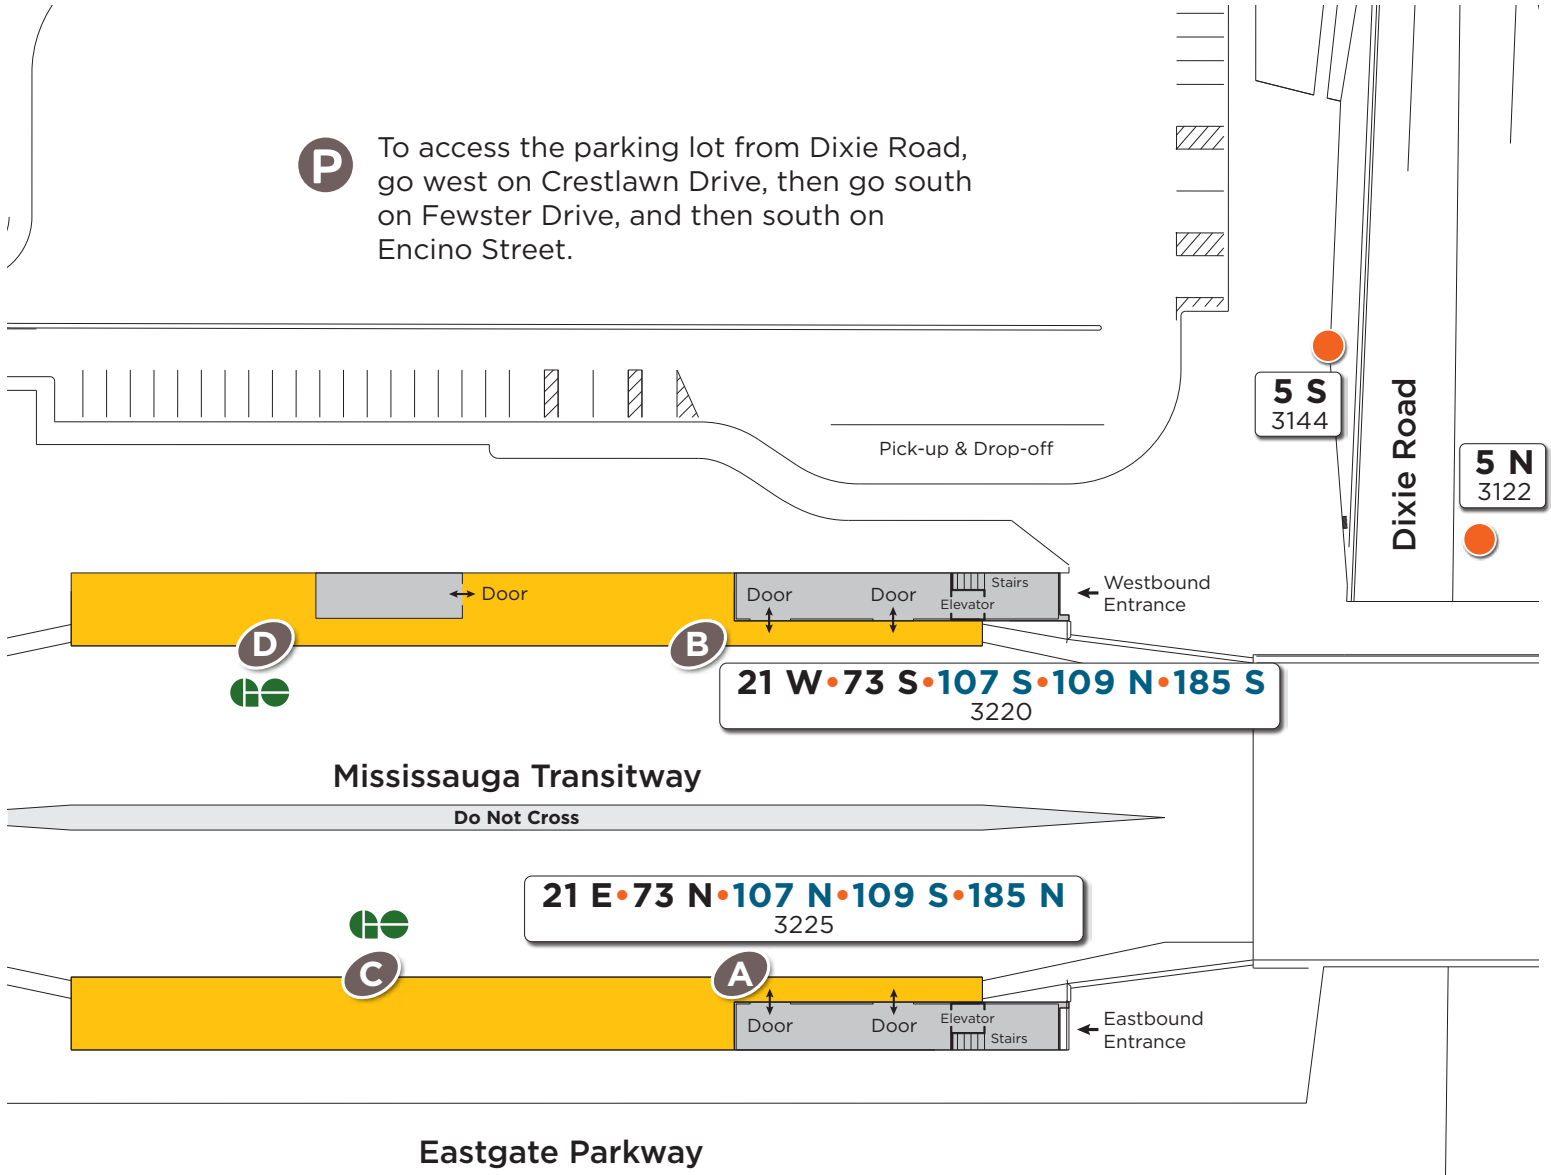

P To access the parking lot from Dixie Road, go west on Crestlawn Drive, then go south on Fewster Drive, and then south on Encino Street.

Map not to scale

Legend

Route # — **21 W**
Bus stop # — 3220

Route # — **109S**
Bus stop # — 3225

Platform Letter

Platform

Enclosed Area

Bus Stop Marker

GO Transit

Bike racks are located along Dixie Road between the eastbound and westbound entrances.

MiWay Customer Service

@MiWayHelps

citylink
905-615-4BUS(4287)

Call and enter a four-digit bus stop number.