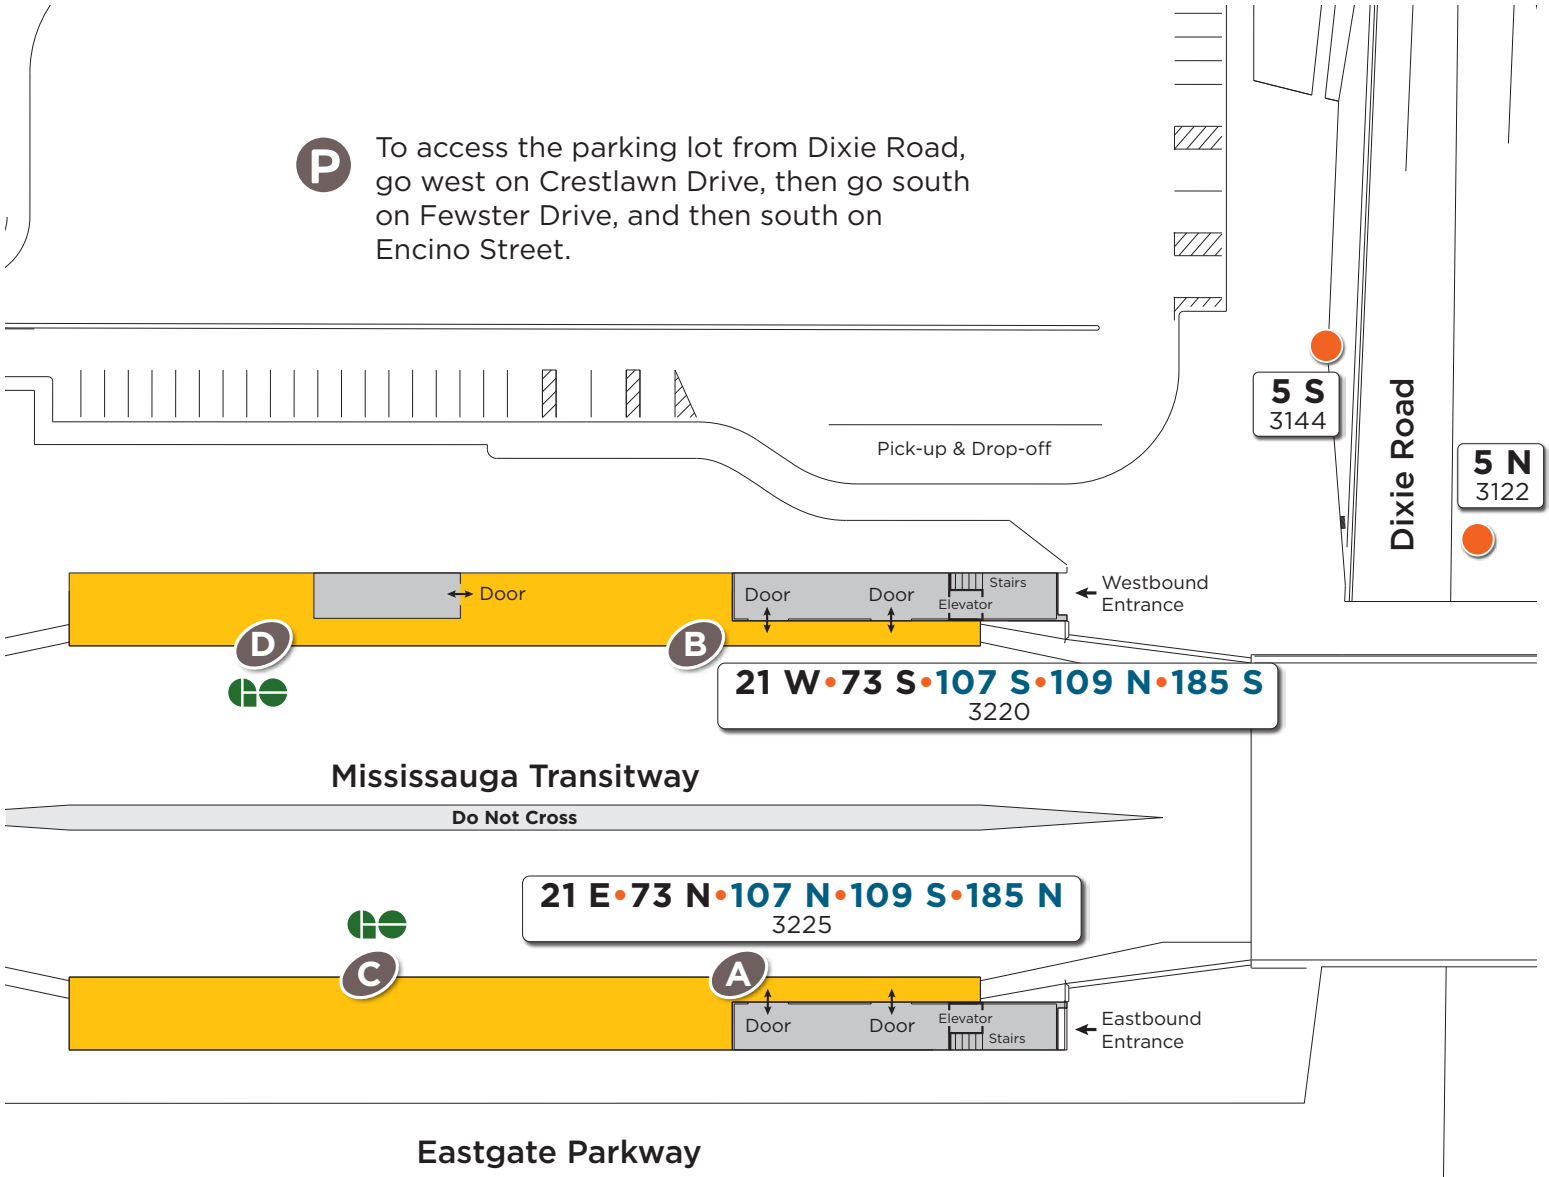

P To access the parking lot from Dixie Road, go west on Crestlawn Drive, then go south on Fewster Drive, and then south on Encino Street.

Map not to scale

Legend

Route # — **21 W**
Bus stop # — **3220**

Route # — **109S**
Bus stop # — **3225**

Platform Letter

Platform

Enclosed Area

Bus Stop Marker

GO Transit

Bike racks are located along Dixie Road between the eastbound and westbound entrances.

Customer Service - We're here to help

Find a schedule or trip plan