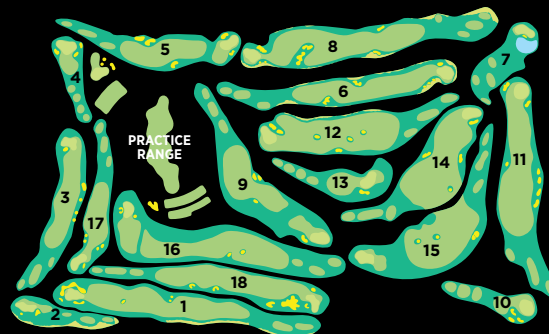

LOCAL RULES R.C.G.A. RULES GOVERN ALL PLAY EXCEPT WHERE MODIFIED BY LOCAL RULES

- Fescue, thistles and natural grass areas are deemed as a lateral hazard – drop ball two club lengths from point of entry; penalty one stroke.
- Dress code must be followed at all times.
- Each player must have their own set of clubs.
- Soft spikes only.
- Repair all ball marks, replace divots, rake sand traps and place garbage in designated receptacles.
- Outside alcohol is NOT Permitted as per AGCO Regulations.

POWER CART RULES

- Be aware of your surroundings.
- Keep all arms and legs fully in the power cart at all times.
- Watch your speed. Be cautious around turns and when driving up/down hills.
- Exit Fairway at point provided. Power carts are to remain on the path beside tees and greens.
- Always engage Parking Brake prior to exiting the cart.

NOTICE: If you see lightning in the area, please stop play and seek shelter immediately.

Sign up for email updates about our courses at mississauga.ca/golf