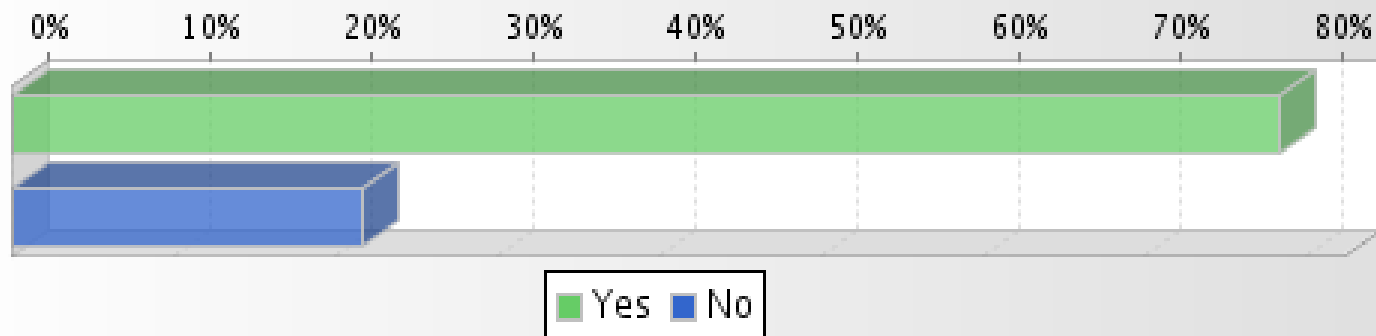

Compared to five years ago, do you think environmental pollution is on the increase?

Yes = 89.2%

No = 10.8%

Do you think environmental pollution will continue to increase over the next five years?

Yes = 78.4%

No = 21.6%

Conversation 21 Web Poll Ending
January 7, 2008