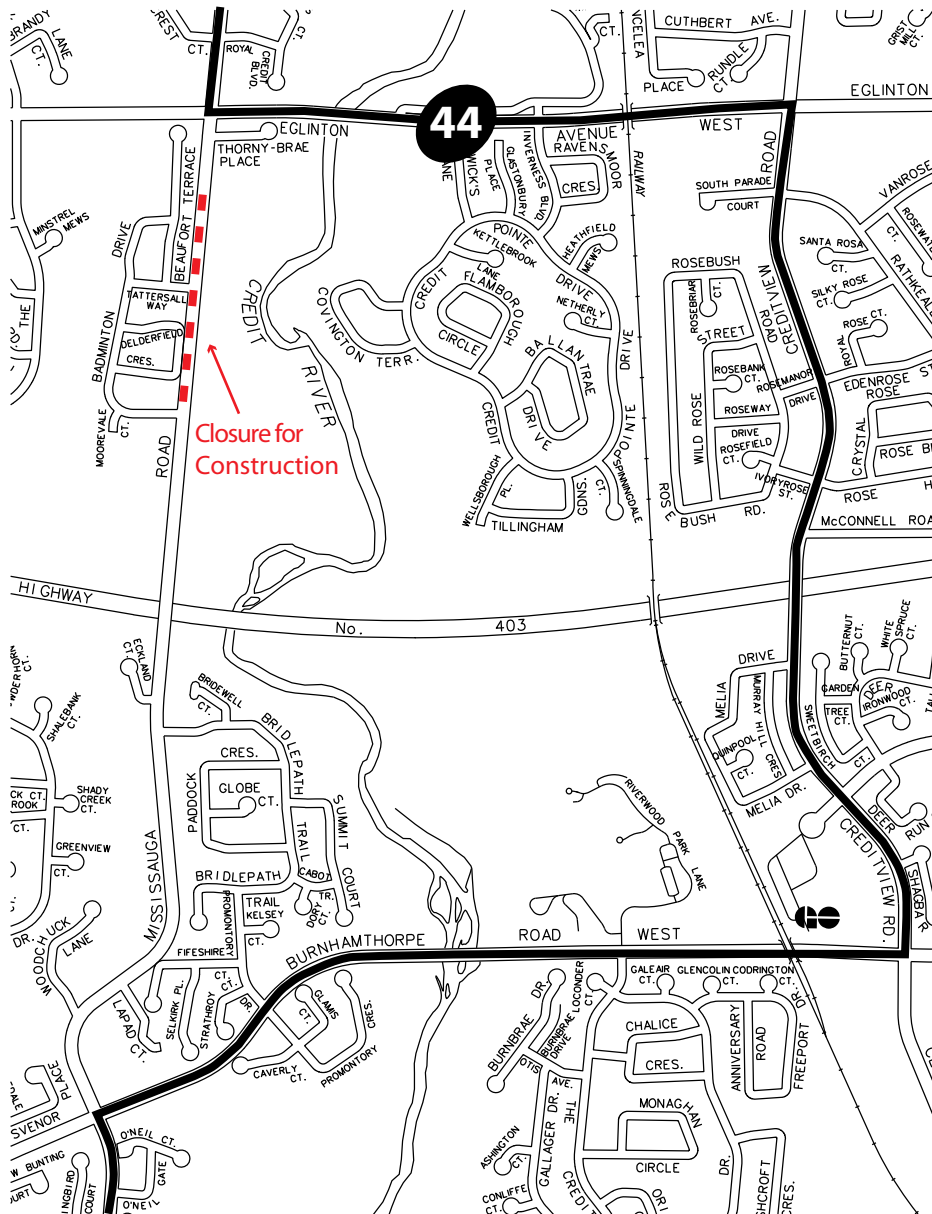

Detour - Service Advisory

Mississauga Road Closure: Construction
Weekends 2018: Nov 17-18 | Nov 24-25 | Dec 1-2

Visit miway.ca/alerts for more information.

905-615-INFO (4636)