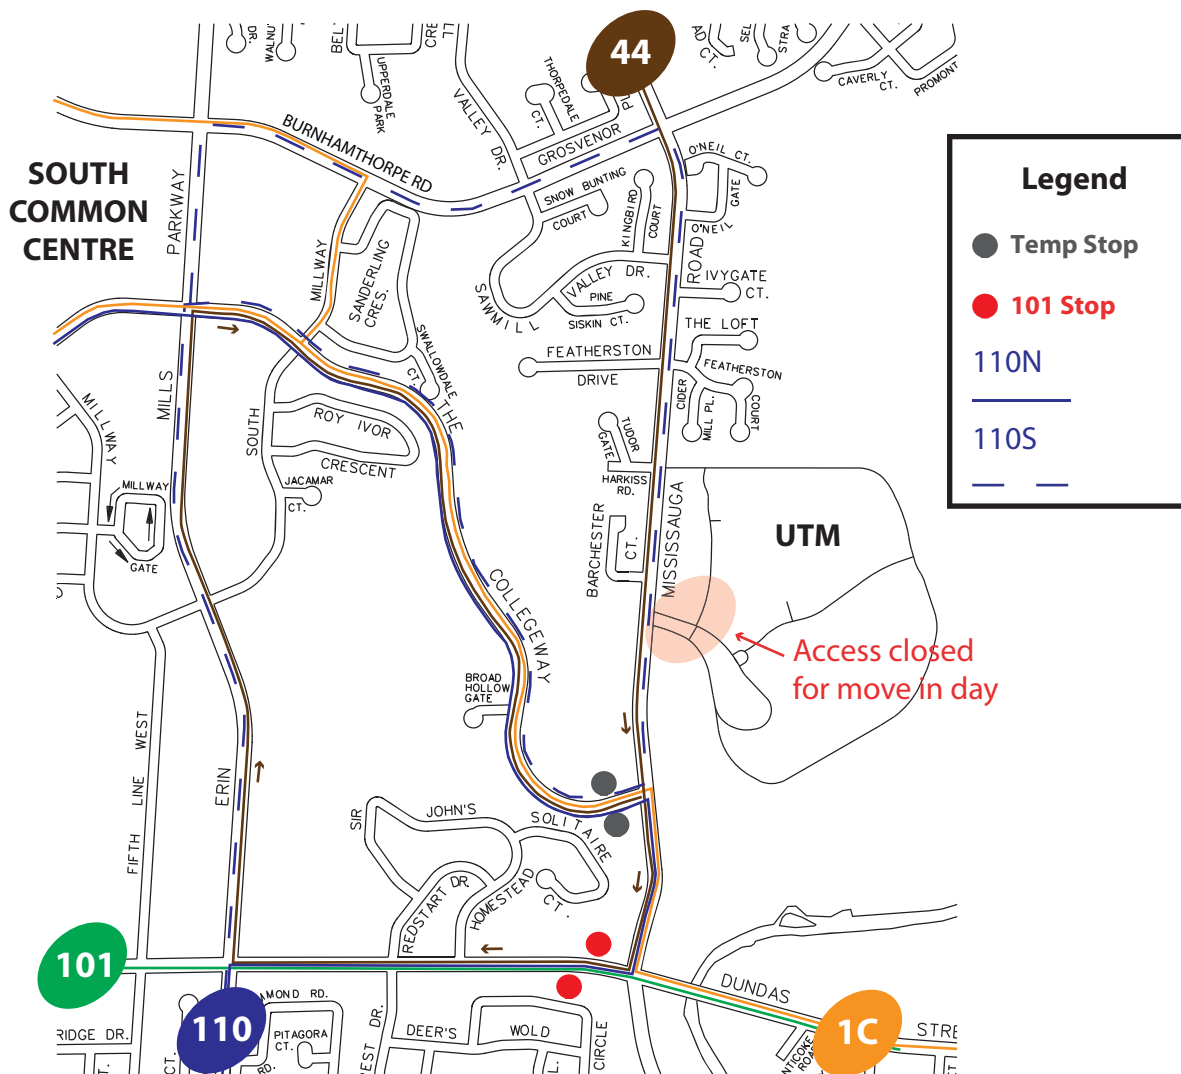

# Detour - Service Advisory

## UTM Campus Closure: Move In Day

Saturday Sept 1, 2018 | 7:00 am to 5:00 pm

1C Dundas-Collegeway | 44 Mississauga Road

101 Dundas Express | 110 University Express

Detour routing in effect for the closure of the UTM campus for move in day.