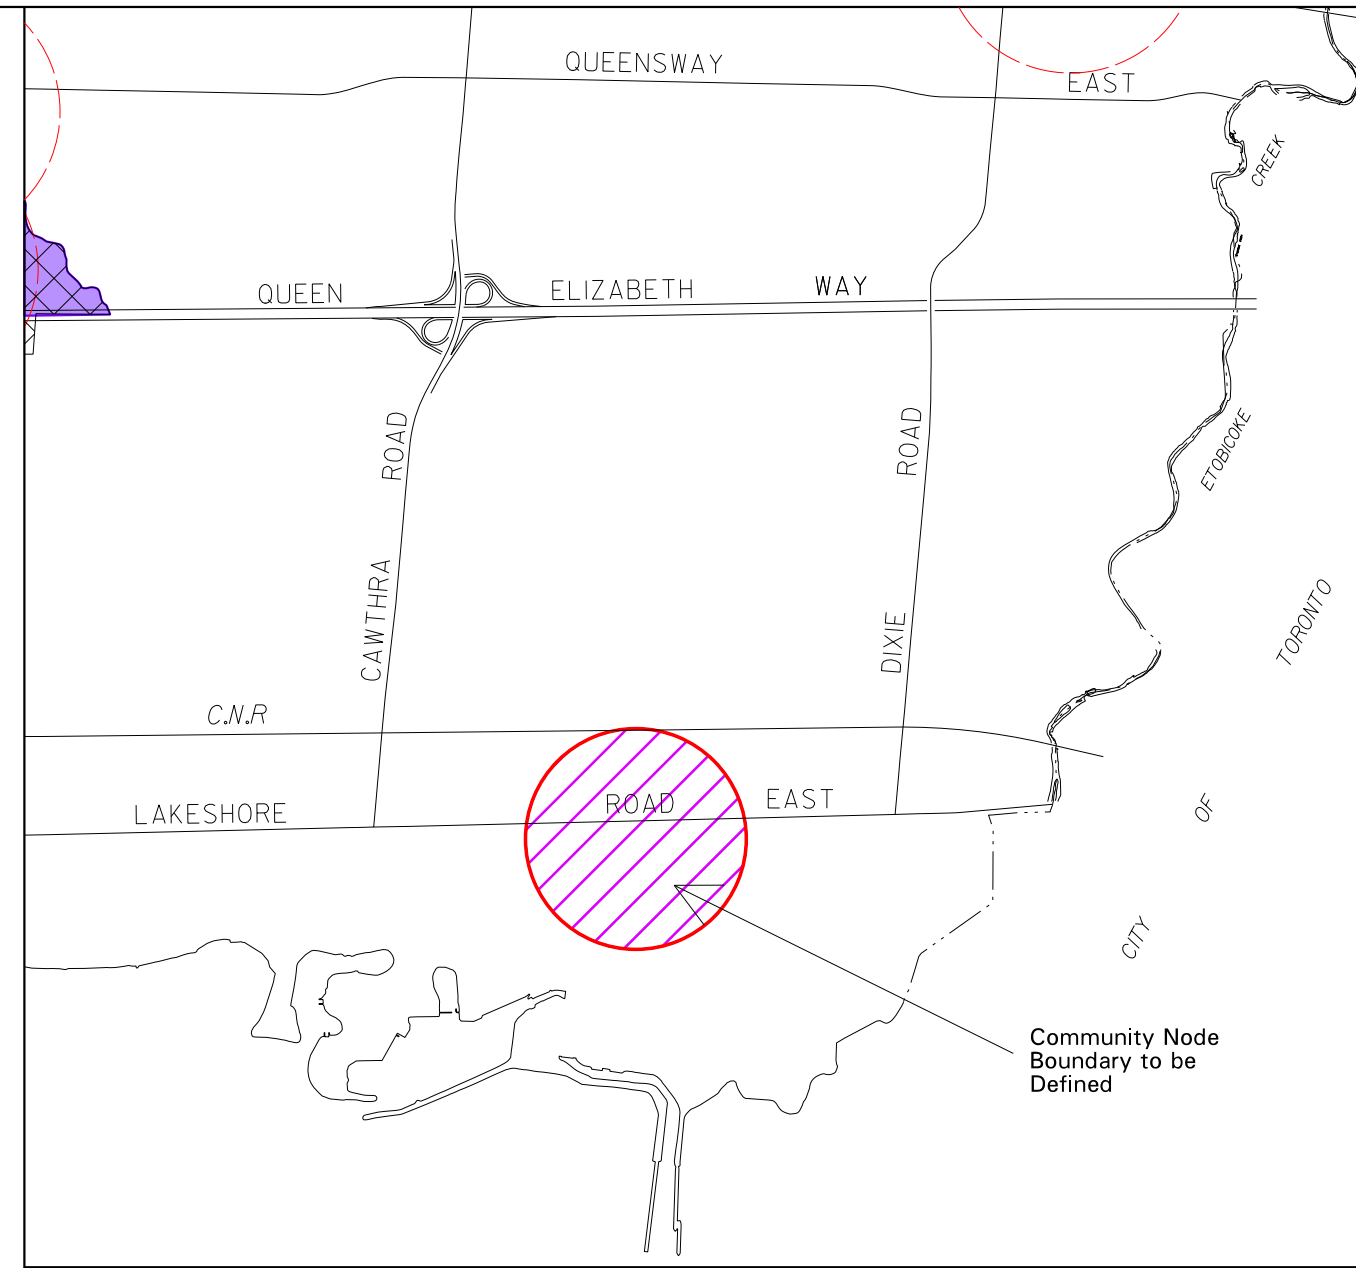

EXISTING

AMENDED

LEGEND:

-  Downtown
-  Major Node
-  Community Node
-  Corporate Centre
-  Intensification Corridor
-  Major Transit Station Area with 500m radius circle

-  AREA OF AMENDMENT:
Relocation of the circle denoting the Lakeview Community Node boundary to be defined

Note:
Base map information (eg. roads, highways, railways, watercourses), including any lands or bodies of water outside the city boundaries, is shown for information purposes only.

MAP "C"
Part of Schedule 2
Intensification Areas of
Mississauga Official Plan