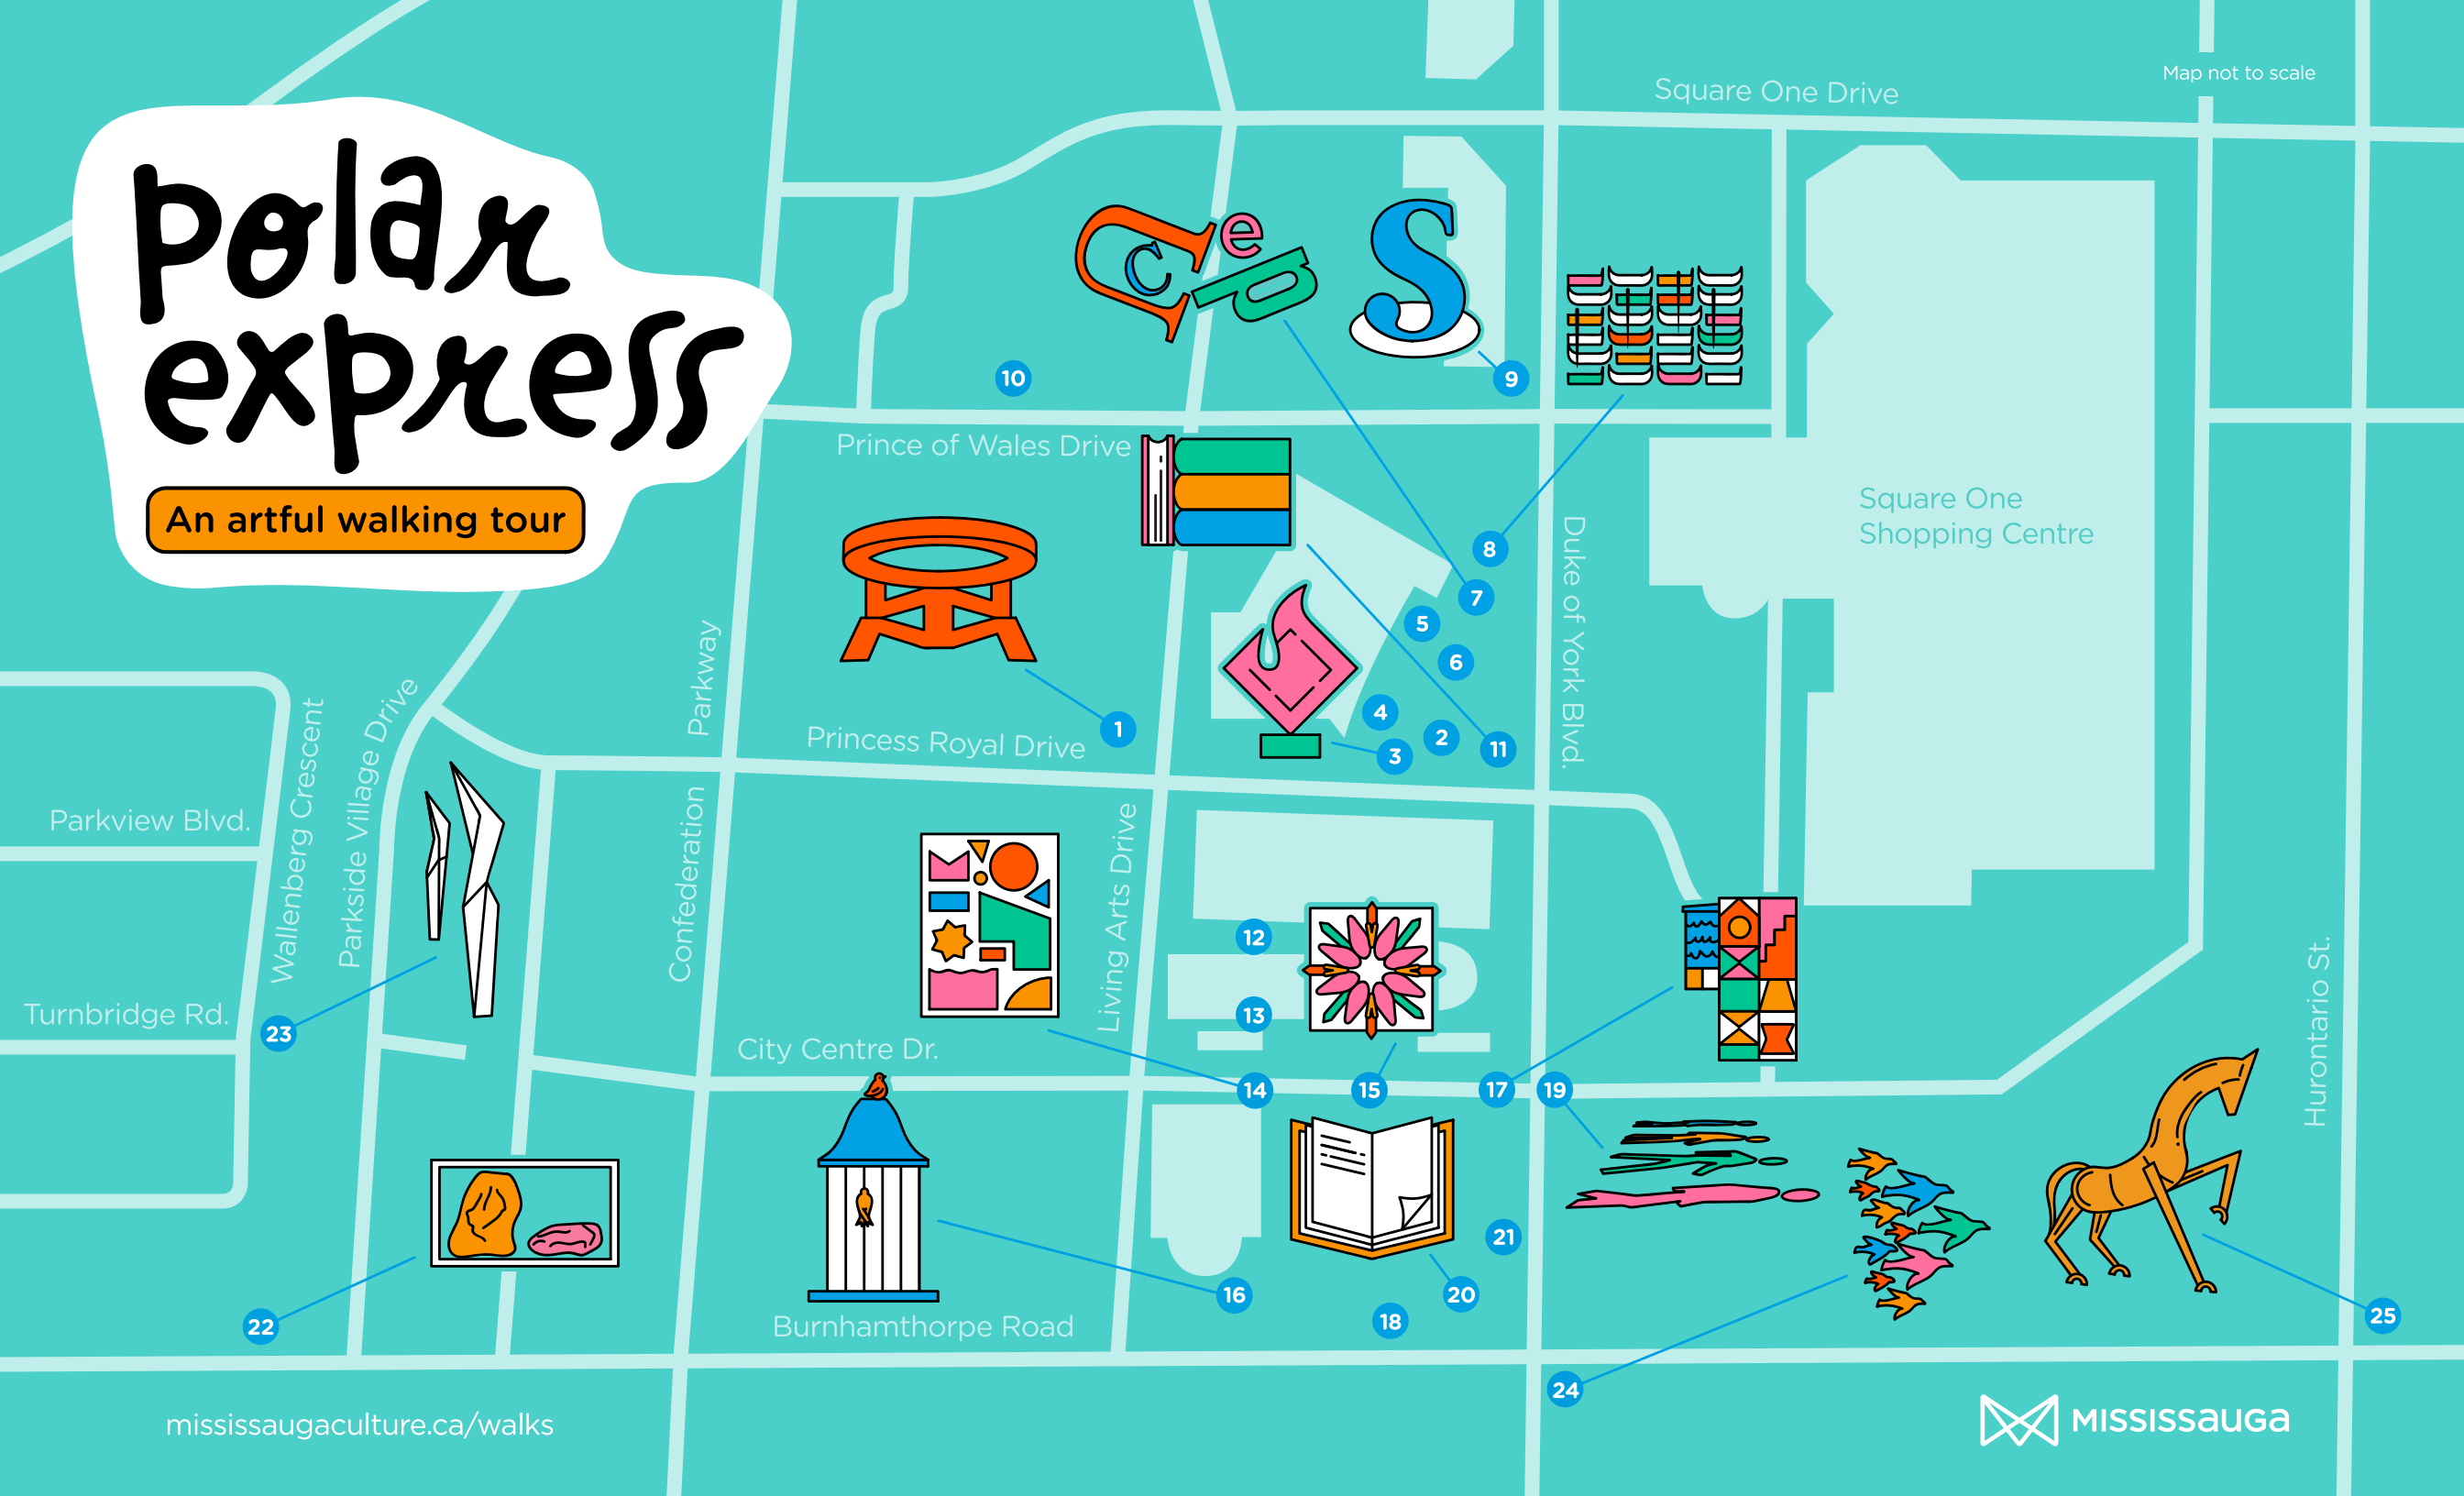

polar express

An artful walking tour

Map not to scale

Parkview Blvd.

Turnbridge Rd.

Wallenberg Crescent
Parkside Village Drive

Confederation Parkway

Prince of Wales Drive

Princess Royal Drive

City Centre Dr.

Burnhamthorpe Road

Living Arts Drive

Square One Drive

Duke of York Blvd.

Square One Shopping Centre

Hurontario St.

polar express

An artful walking tour

- 1 Contemplating Child**
Ferruccio Sardella - 2014
- 2 Inspiring Posts**
Brad Pyne
- 3 Big Bird**
Anne Harris - 1994
- 4 The Commitment**
Anne Harris - c. 1985
- 5 Concept II**
Anne Harris - 1985
- 6 Corten
(Four Upright Forms)**
Gunter Nolte - 1982
- 7 Pool of Knowledge**
Stacey Spiegel - 1997
- 8 Data Wall**
Stacey Spiegel - 1997
- 9 Sheridan "S"**
Pierre Poussin - 2014
- 10 Portal**
Peter & Jake Powning
- 2010
- 11 Book Wall**
Stacey Spiegel - 1997
- 12 Legends Row**
- 13 MCS Neons**
- 14 Walking Gallery**
Beena Mistry - 2021
- 15 Crystal Kaleidoscope**
Jacqueline Mak - 2021
- 16 Conference at
the Council House**
Studio of Received
Ideas - 2017
- 17 All One**
Leeay Aikawa - 2020
- 18 Northern Lightbox**
- 19 Crossing Pedestrians**
Roadsworth - 2011
- 20 The Book**
Ilan Sandler - 2006
- 21 Walk This Way**
- 22 Gala Gateway**
Gabriel Fain &
Harley Valentine - 2018
- 23 Gala Procession**
Gabriel Fain &
Harley Valentine - 2018
- 24 Migration**
Alex Anagnostou - 2013
- 25 Buen Amigo**
Francisco Gazitua - 2011