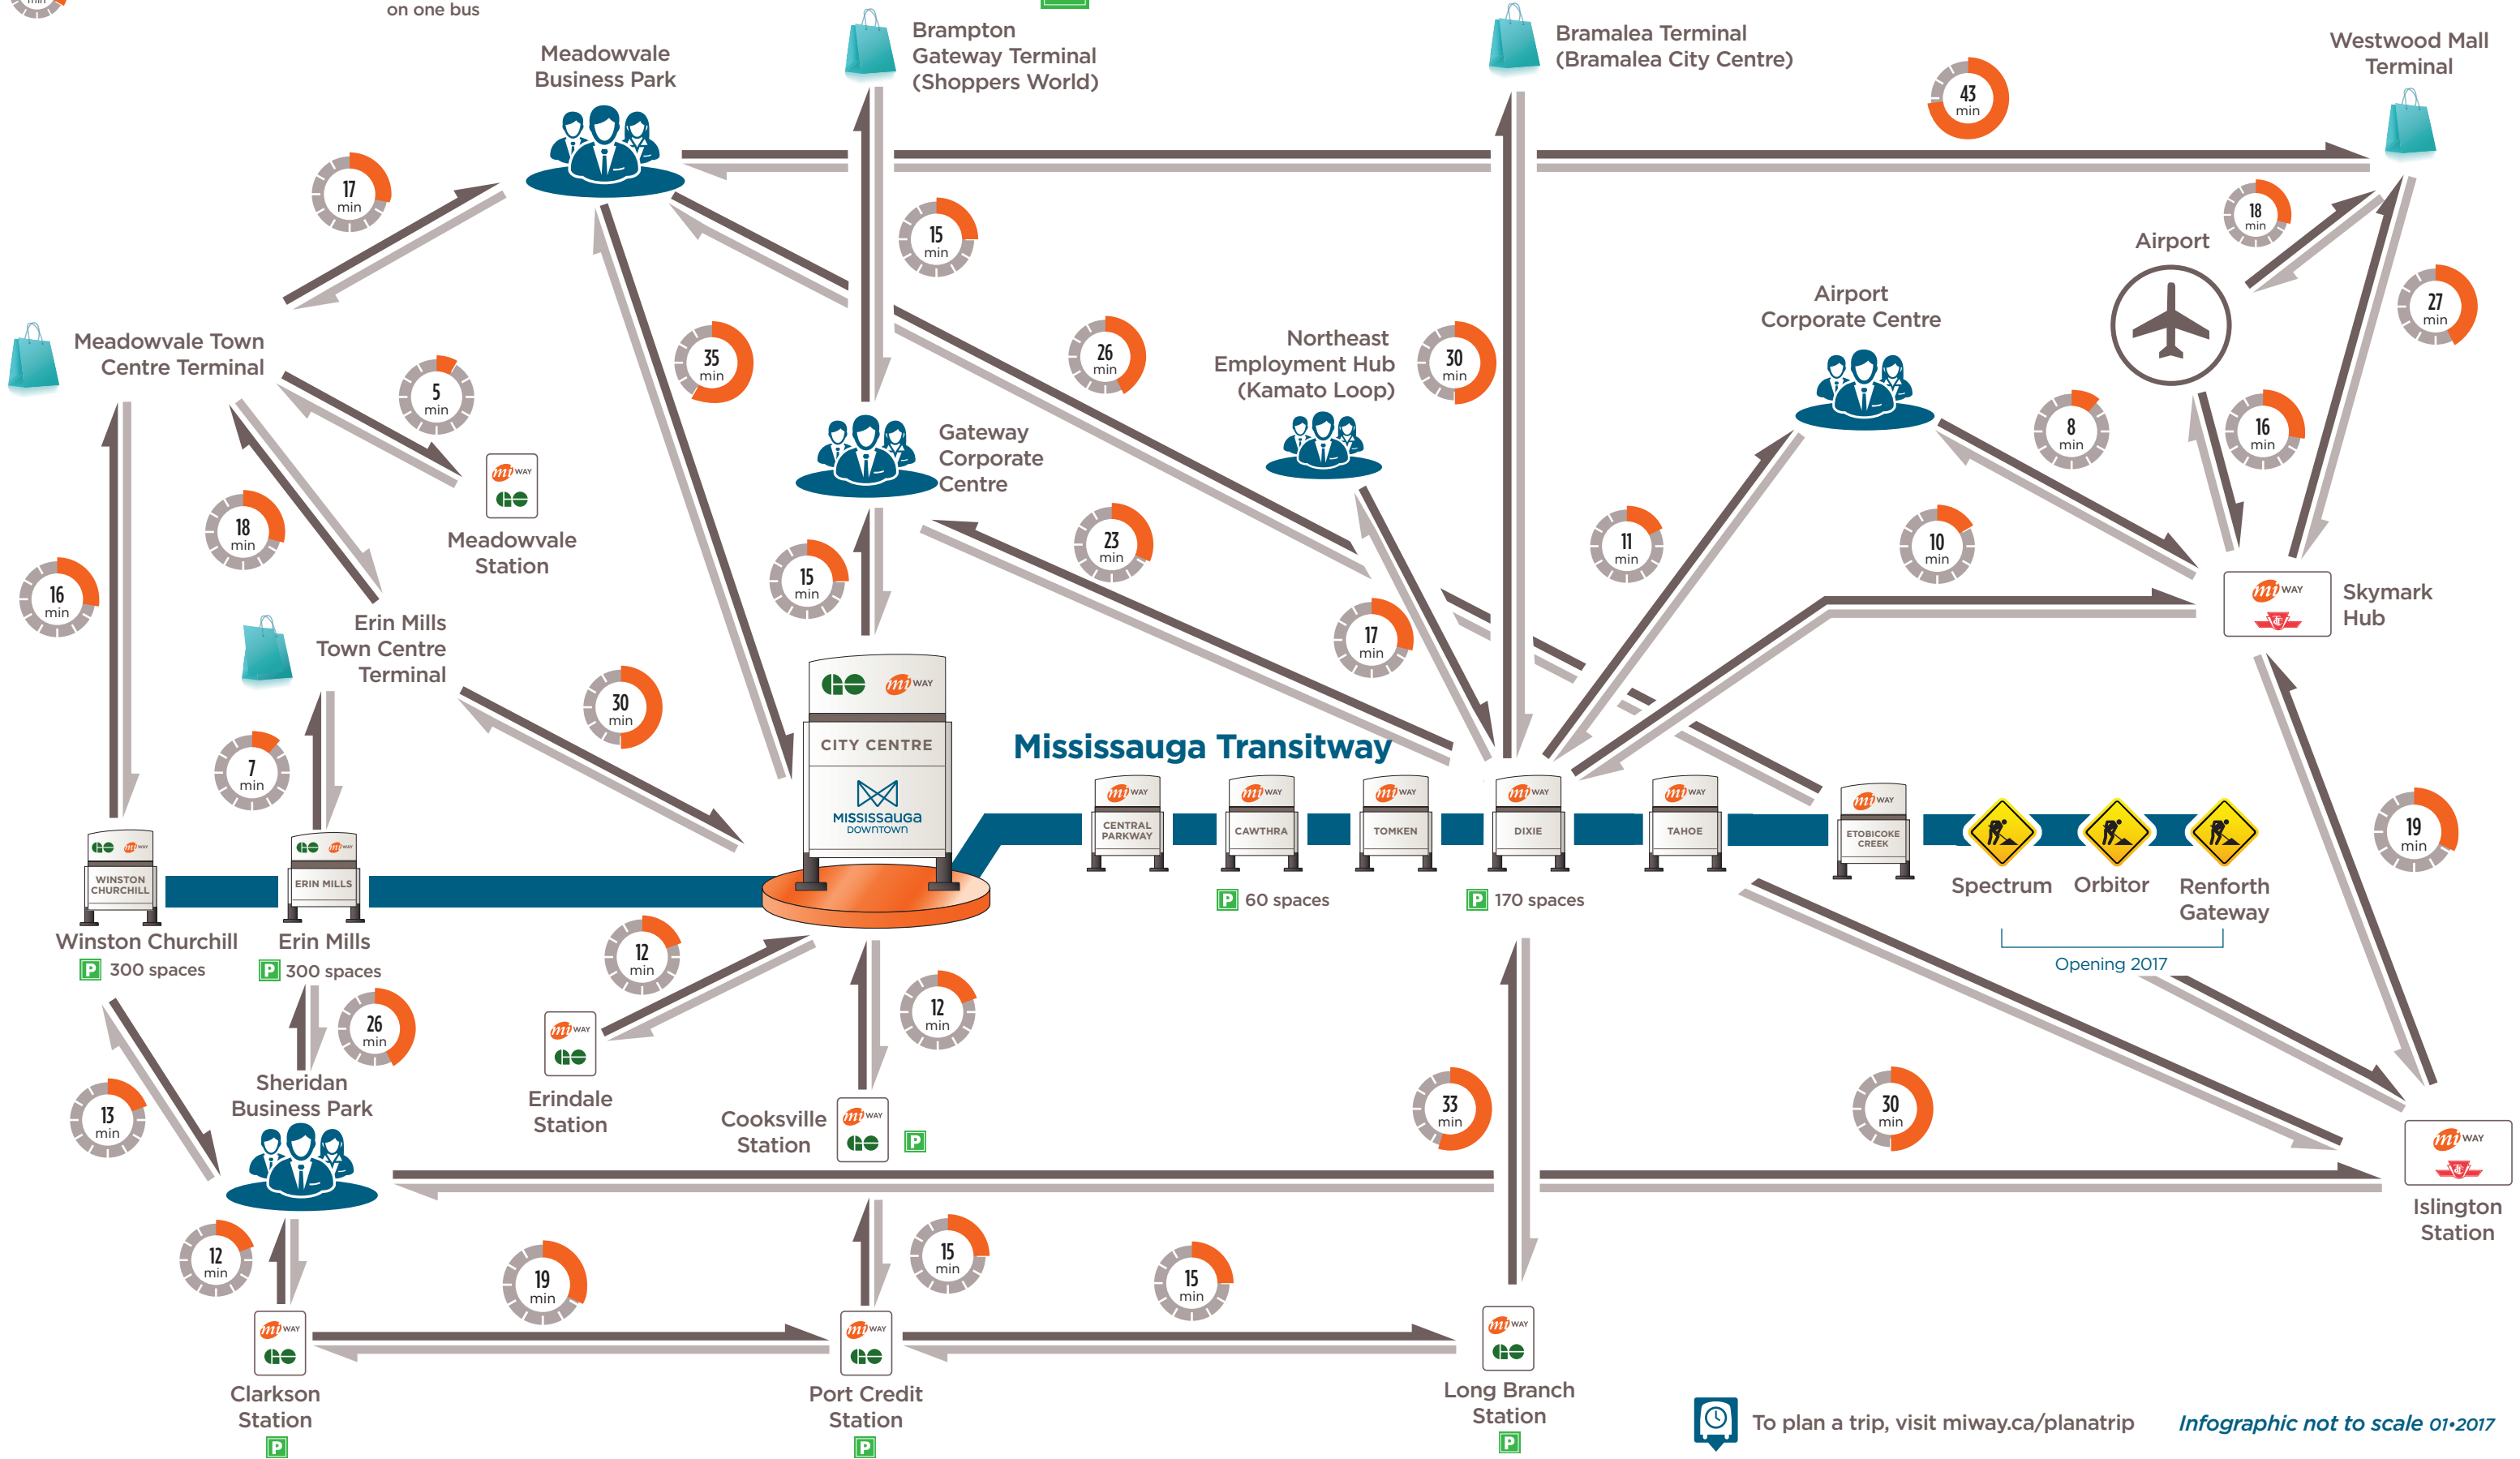

MISSISSAUGA BUSINESS CONNECTIONS

MiWay Travel Times

All travel times are approximate and based on morning rush hour trips, on one bus

Free Parking

To plan a trip, visit miway.ca/planatrip

Infographic not to scale 01-2017