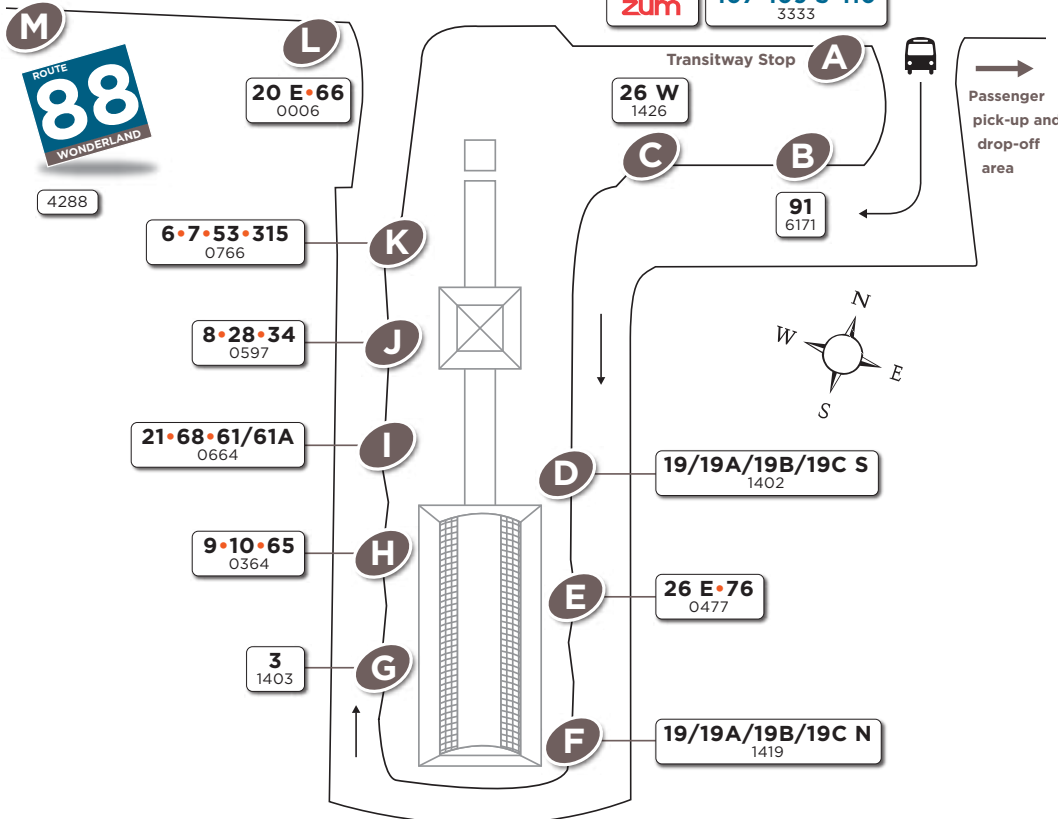

Future Station Building
Opening Fall 2015

CENTRE VIEW DR.

RATHBURN RD.

Map not to scale

SQUARE ONE DR.

↓ SQUARE ONE SHOPPING CENTRE ↓

Legend

mi local Route # — 6
Bus stop # — 0766

mi express Route # — 110
Bus stop # — 3333

züm Route # — BT502

Platform Letter **A**

Platform Number **7**

Customer Service
We're here to help

@MiWayHelps

miway.ca/feedback

905-615-INFO (4636)