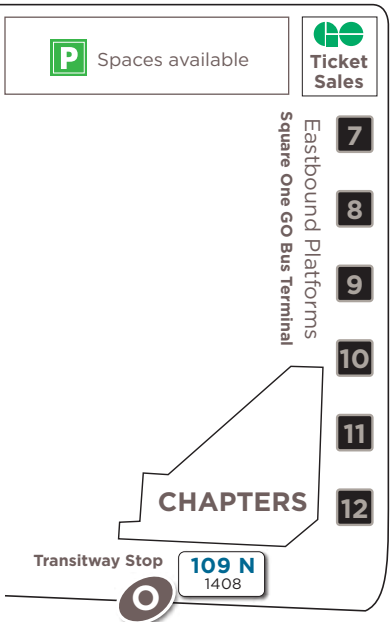

Future Station Building
Opening Fall 2015

CENTRE VIEW DR.

RATHBURN RD.

Map not to scale

SQUARE ONE DR.

↓ SQUARE ONE SHOPPING CENTRE ↓

Legend

mi local Route # — 6
Bus stop # — 0766

mi express Route # — 110
Bus stop # — 3333

züm Route # — BT502

Platform Letter **A**

Platform Number **7**

Customer Service
We're here to help

@MiWayHelps

miway.ca/feedback

905-615-INFO (4636)