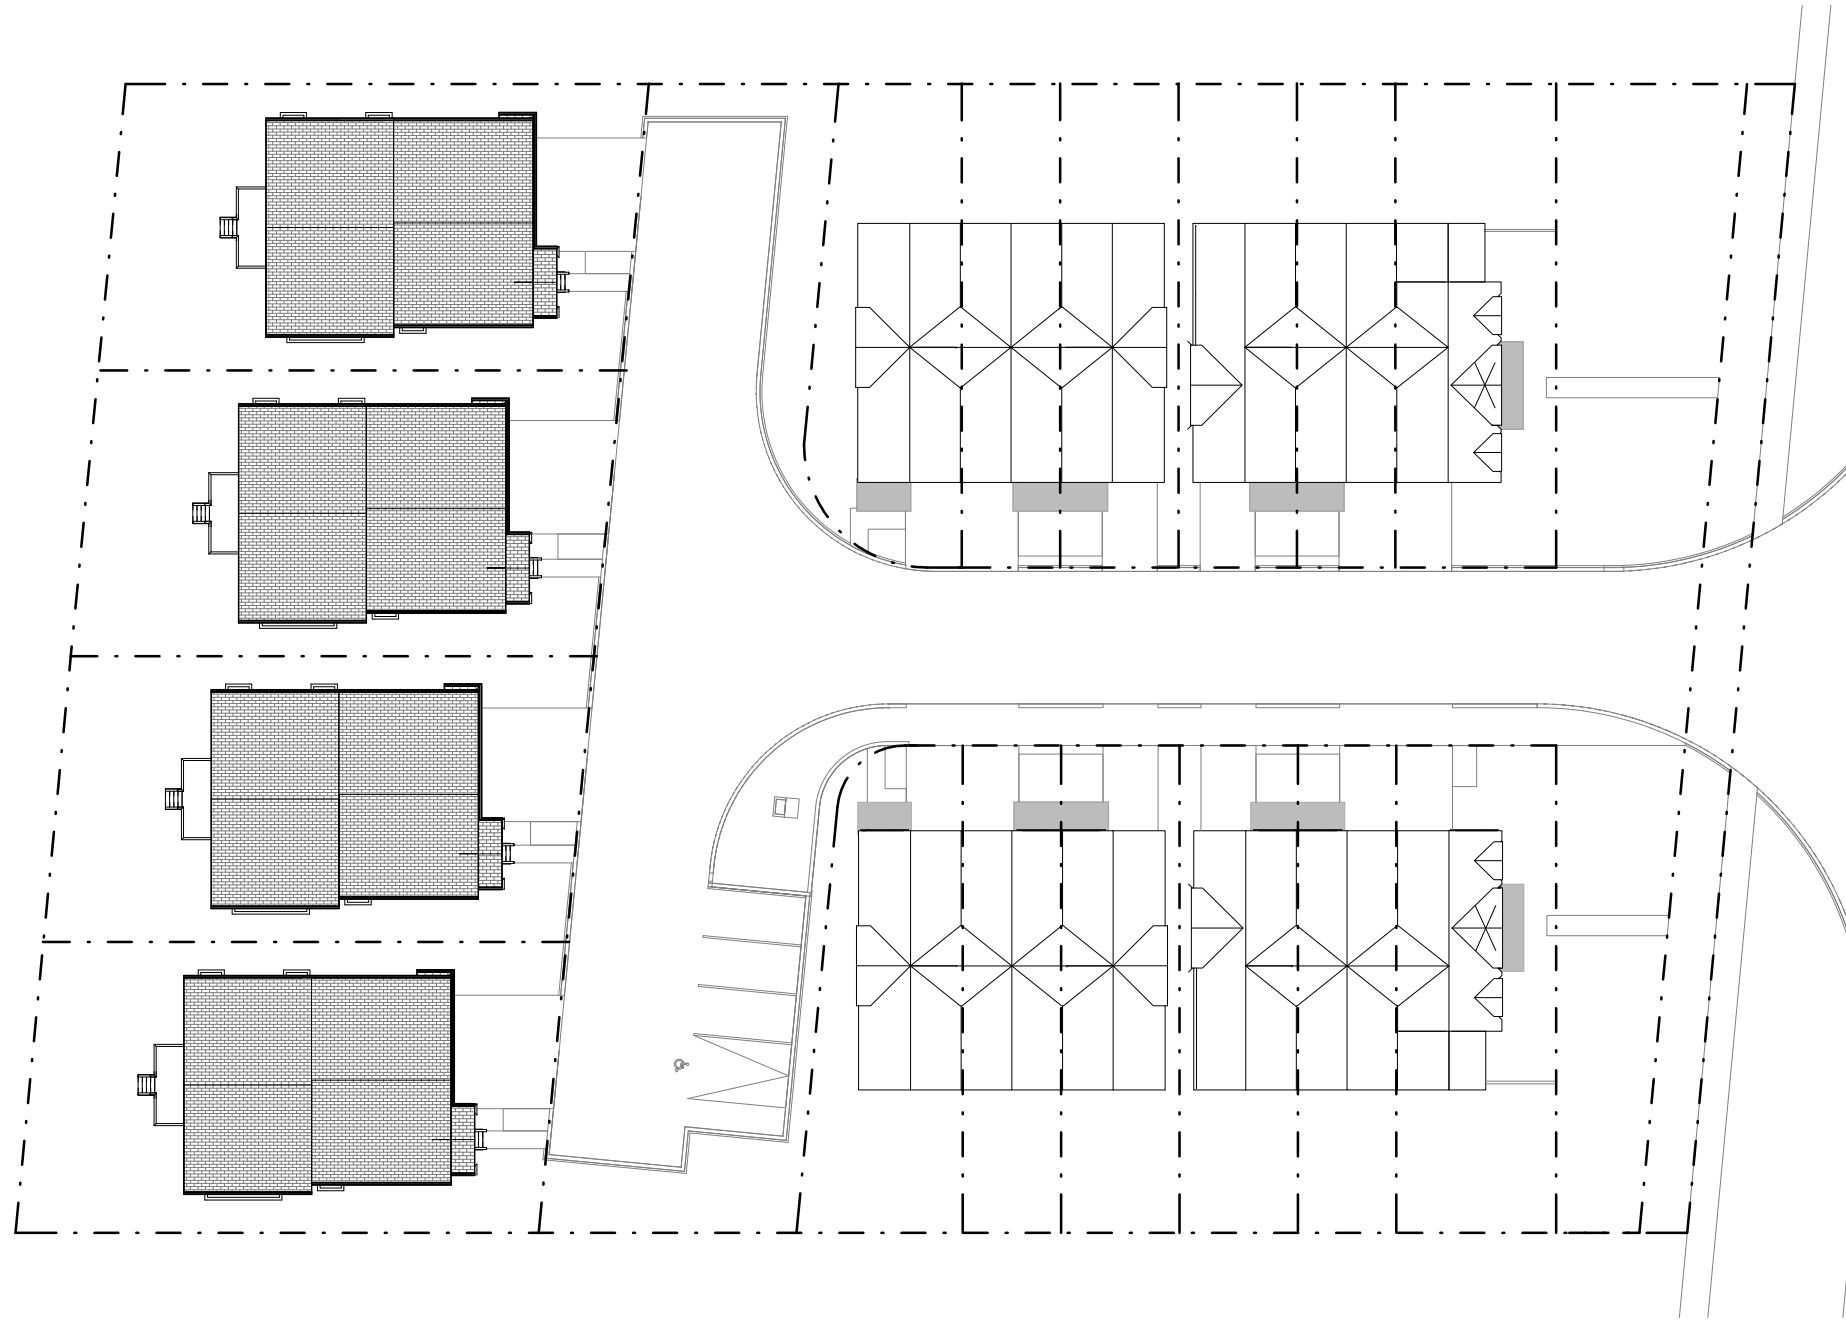

**1444
1458**

1444-1458 CAWTHRA ROAD
MISSISSAUGA, ON

1	Issue to Consultants	2018.09.12
2	Issue for OP/RZ	2018.09.28

Project No:	16071
Scale:	1 : 200
Date:	2017/04/05
Drawn by:	Author

Drawing Title

Roof Plan

Drawing Number

A104