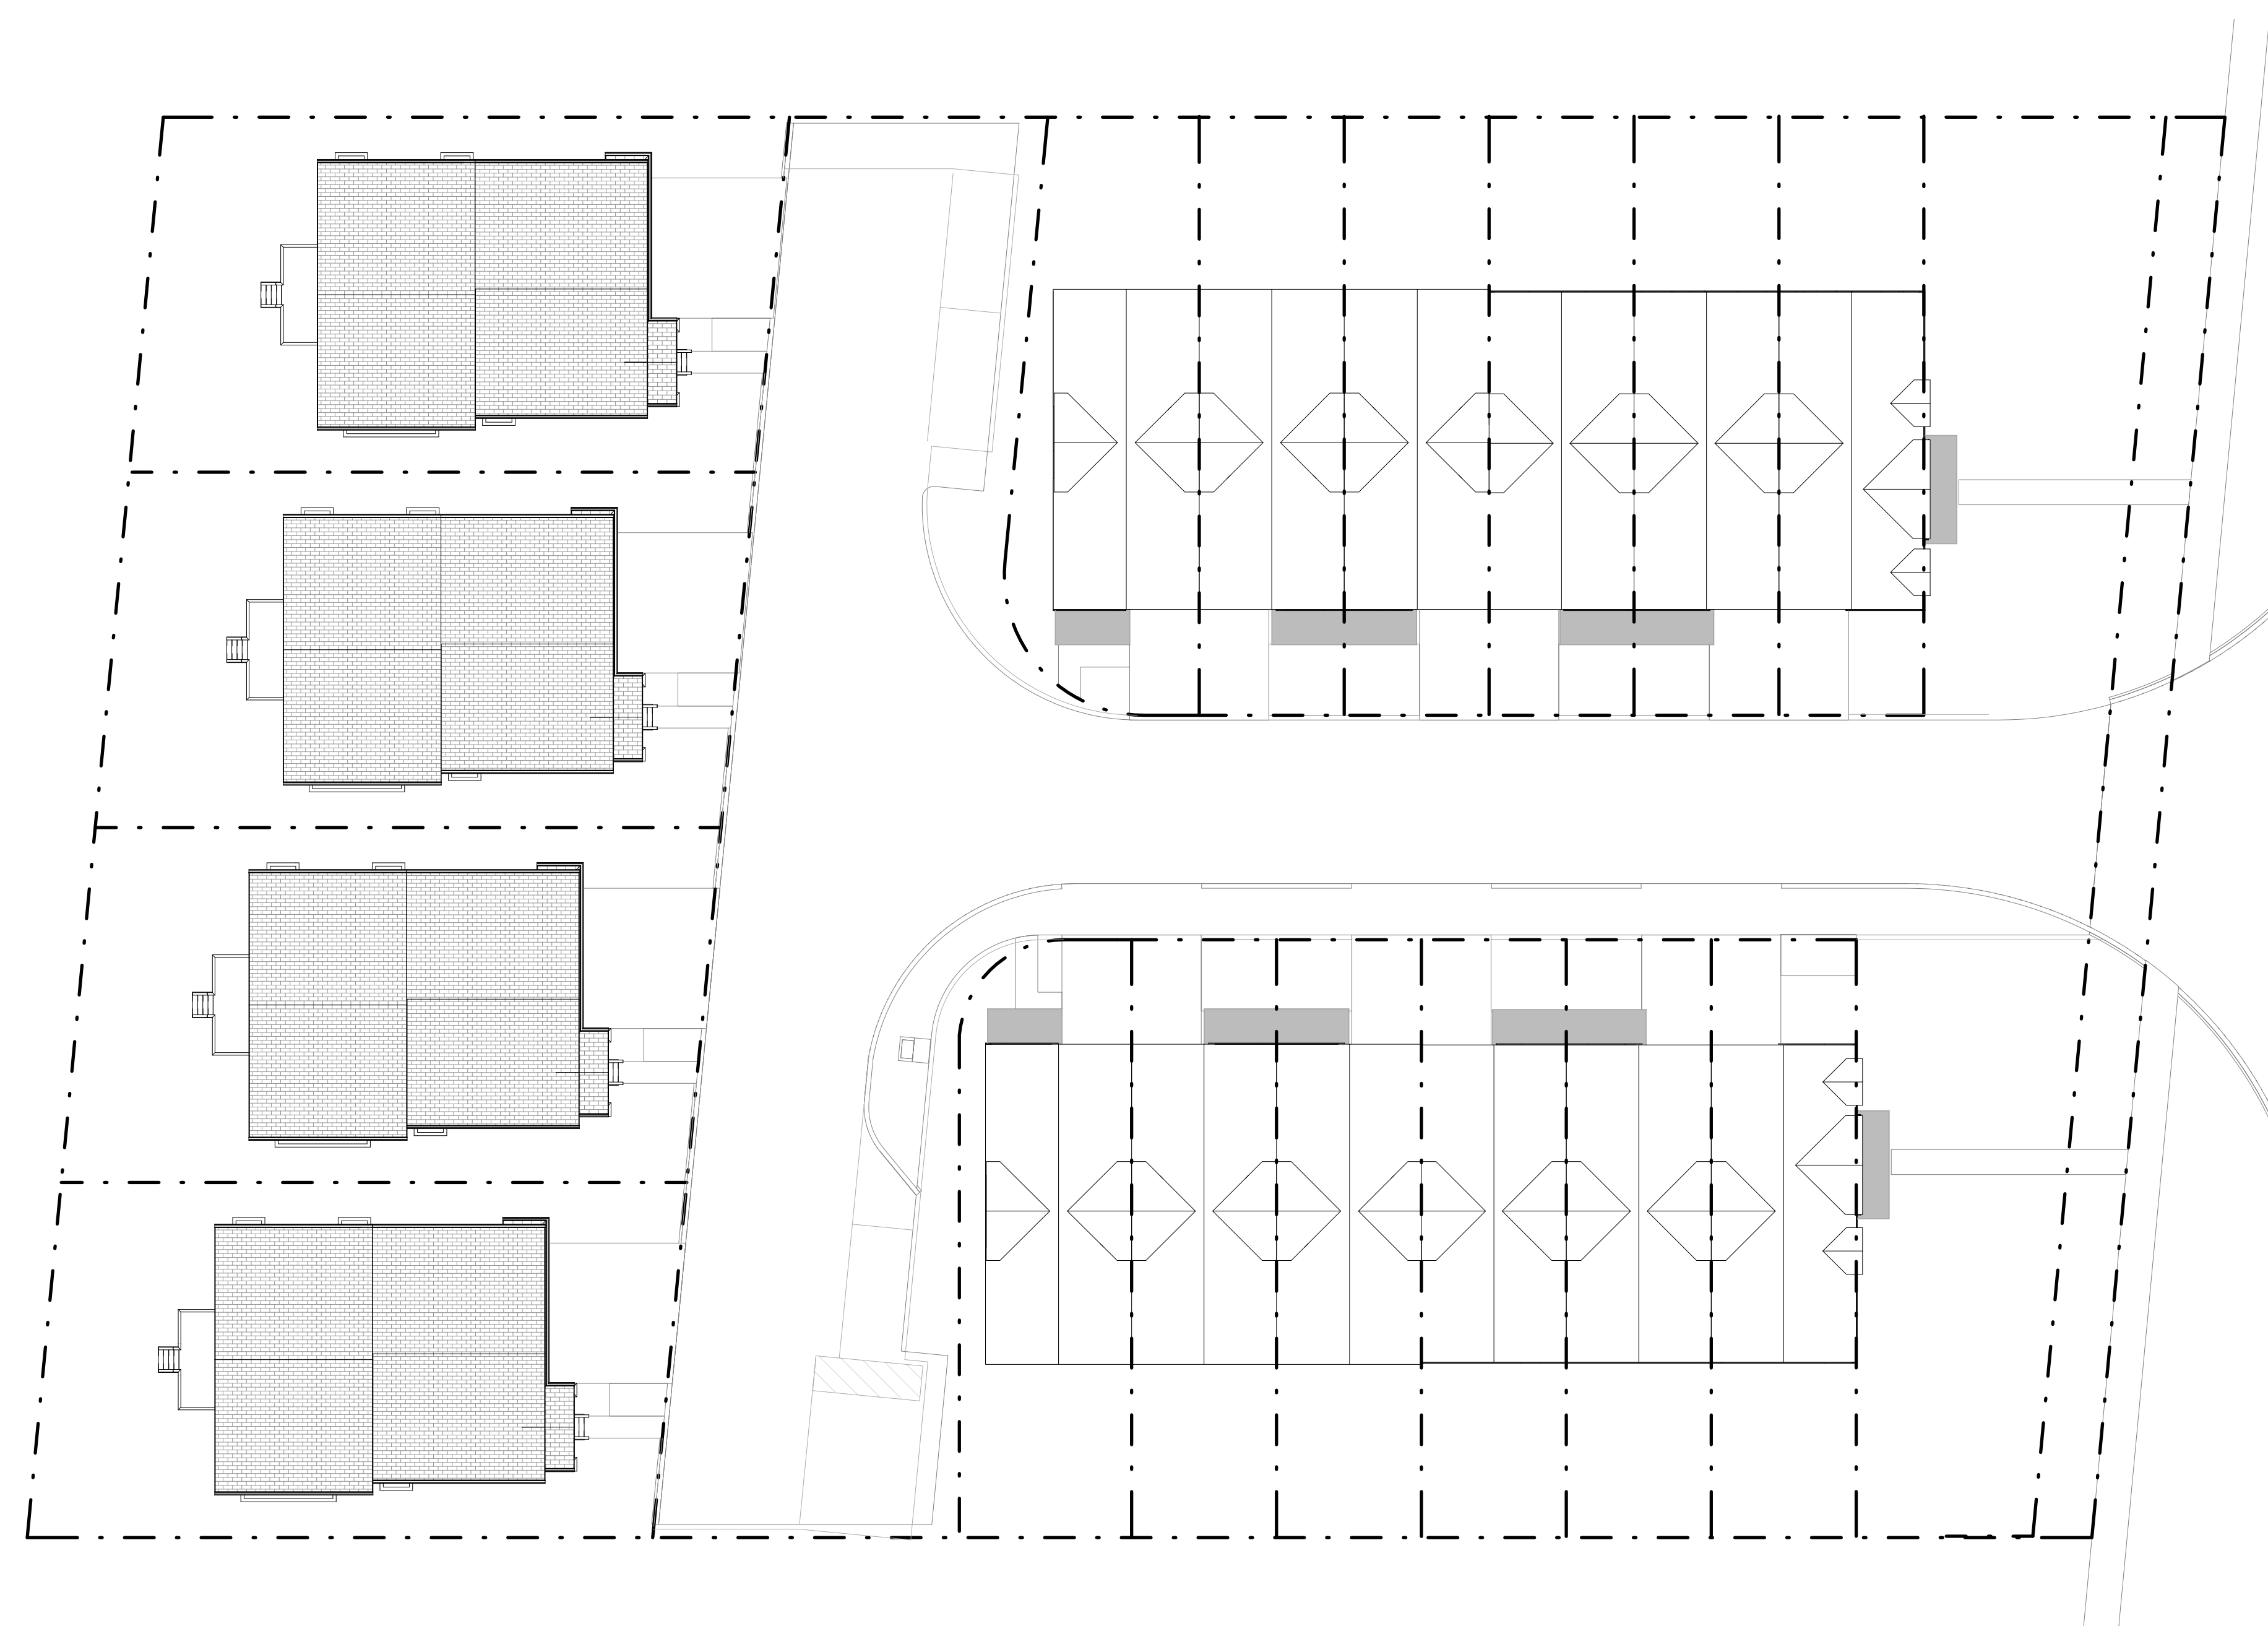

1444
1458

1444-1458 CAWTHRA ROAD
MISSISSAUGA, ON

1	Issue to Consultants	2018.09.12
2	Issue for OP/RZ	2018.09.28
3	Issue for OP/RZ	2019.12.19
4	Issue for OP/RZ	2020.05.10

Project No:	16071
Scale:	1 : 200
Date:	2017/04/05
Drawn by:	Author

Drawing Title

Roof Plan

Drawing
Number

A104