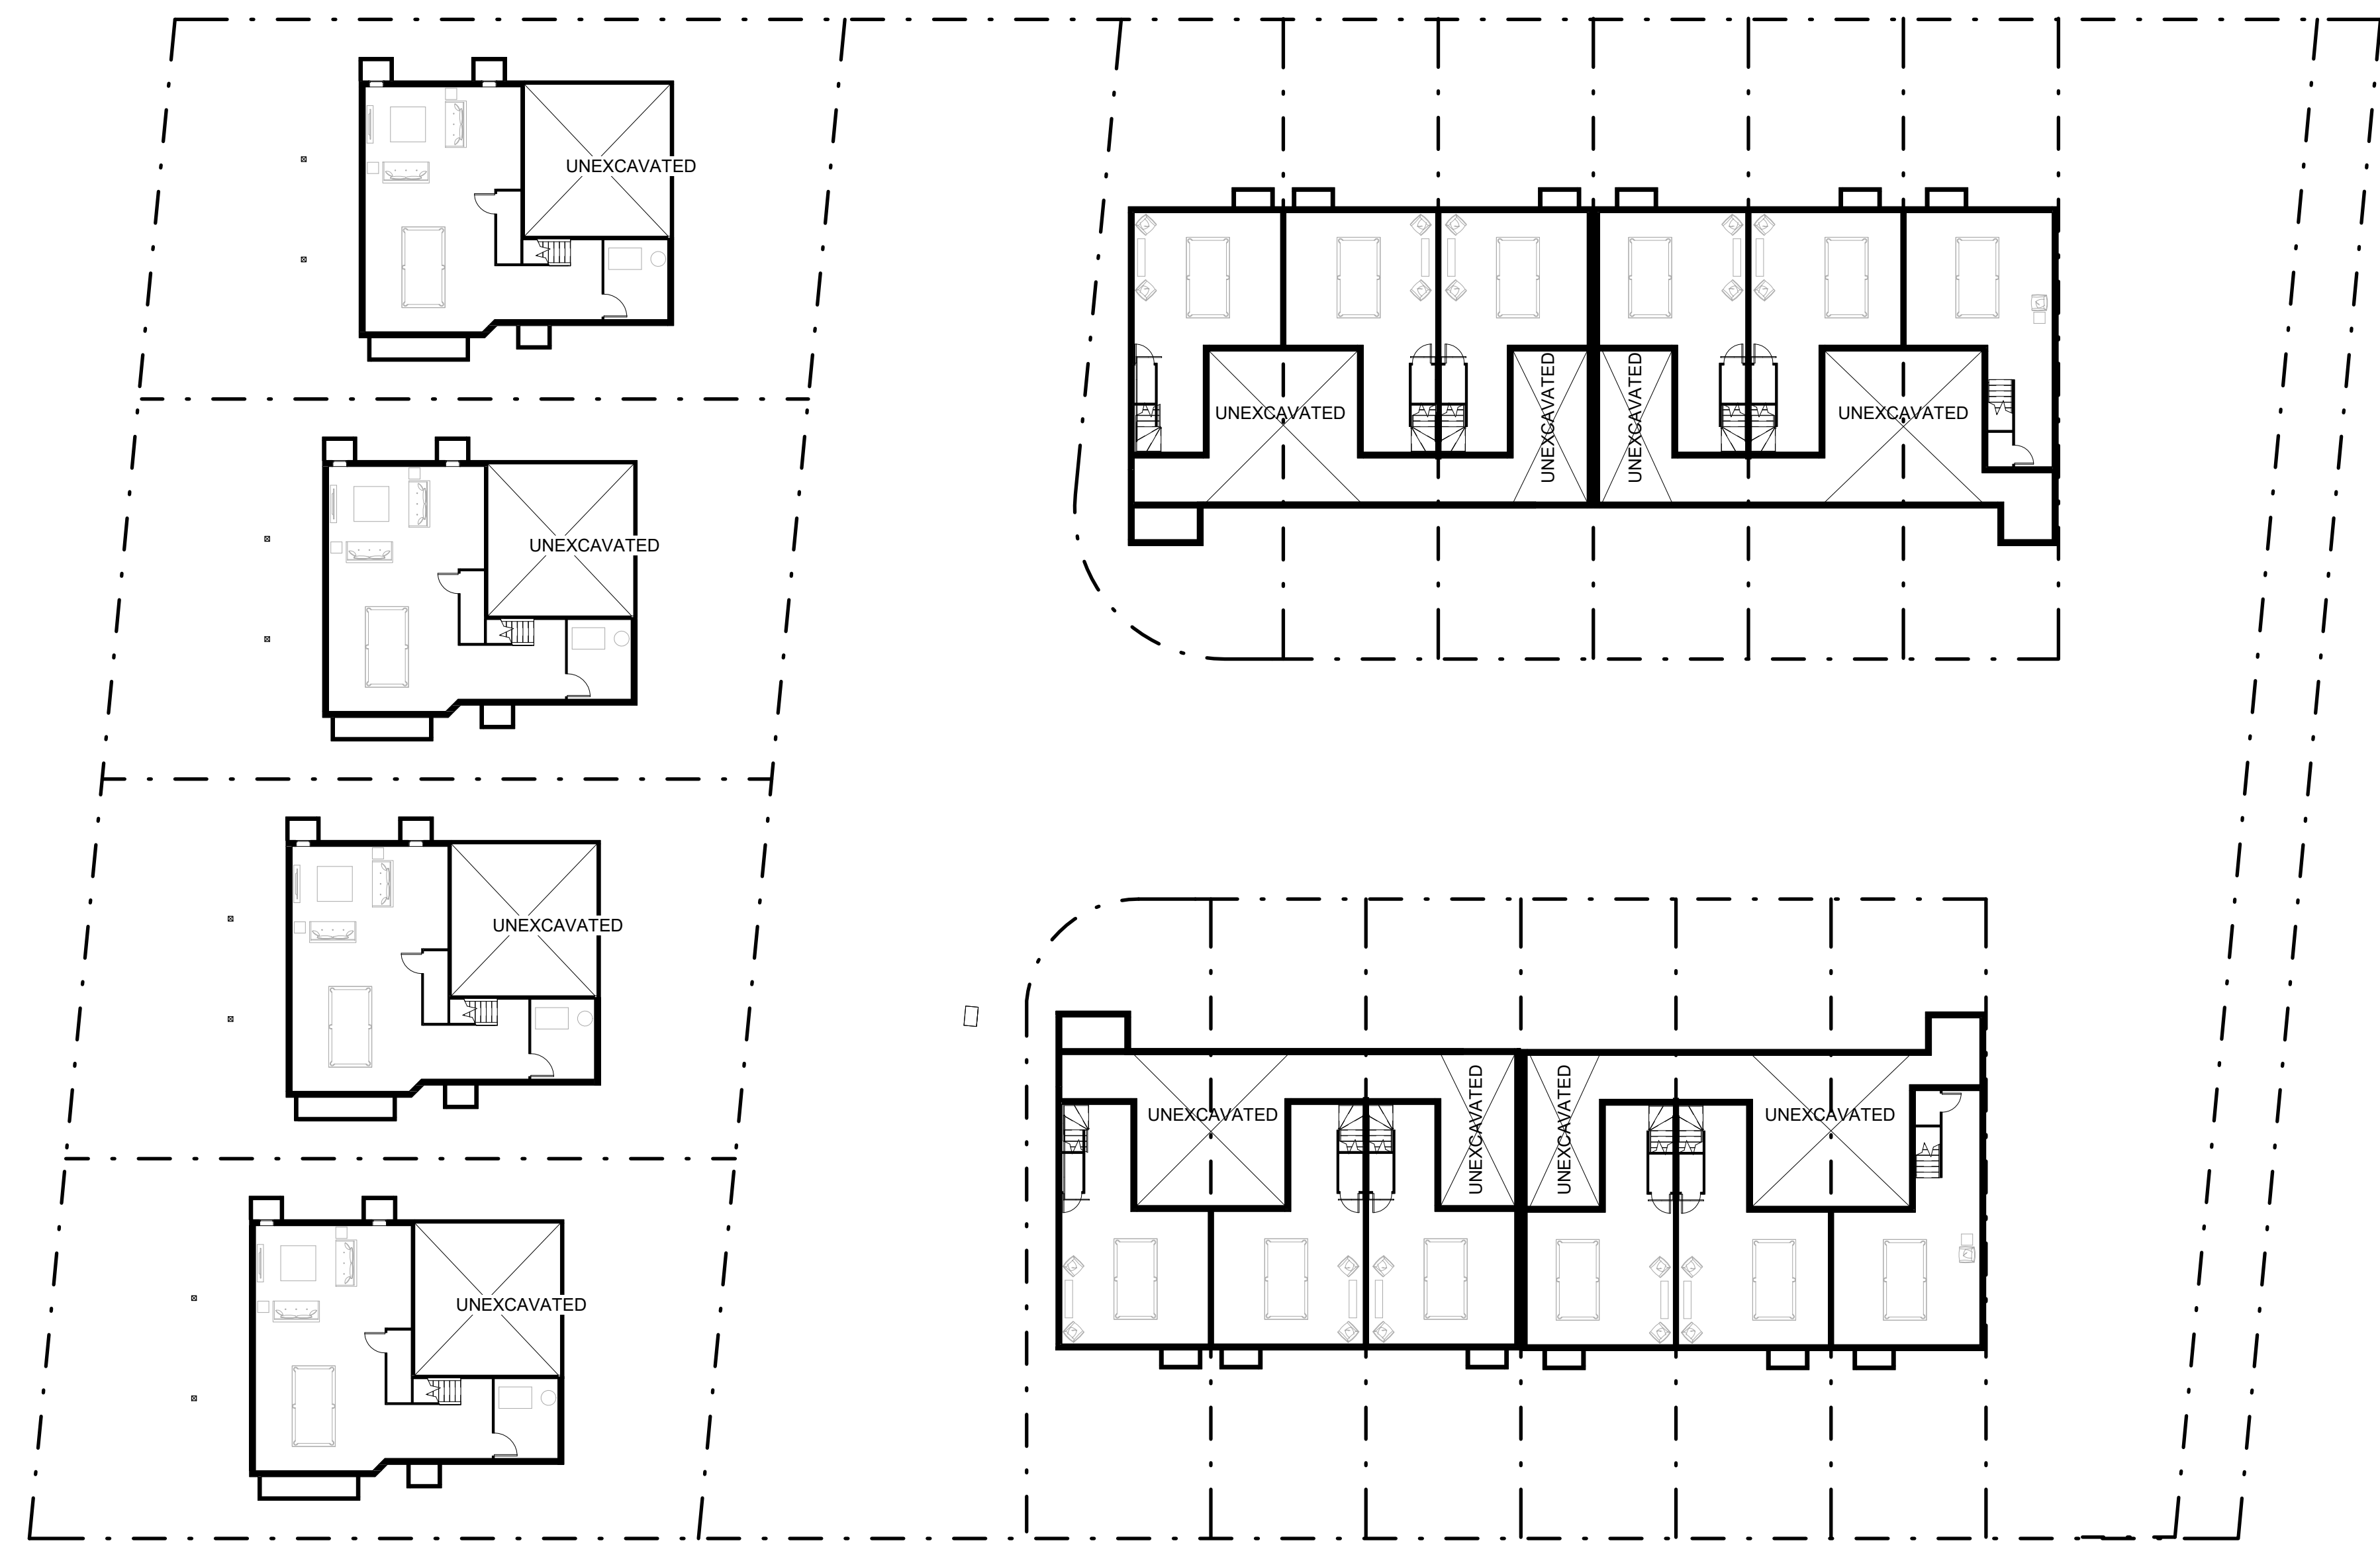

1444
1458

1444-1458 CAWTHRA ROAD
MISSISSAUGA, ON

1	Issue to Consultants	2018.09.12
2	Issue for OP/RZ	2018.09.28
3	Issue for OP/RZ	2019.12.19
4	Issue for OP/RZ	2020.05.10

Project No:	16071
Scale:	1 : 200
Date:	2017/04/05
Drawn by:	RVW

Drawing Title

Basement

Drawing Number

A100