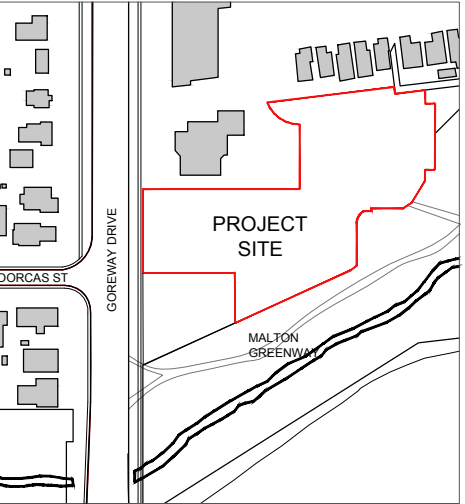

KEY PLAN

SUBMISSION

#	Date	By	Comment
3	2020.08.12	DH	ISSUED FOR OPA
2	2020.06.12	DH	ISSUED FOR OPA
1	2019.09.06	DH	ISSUED FOR DARC

SEAL :

PROJECT :

REDWOOD ON GOREWAY

7085 Goreway Drive,
Mississauga, Ontario

TITLE : South Elevation

DATE : 2019-09-06

SCALE : 1:250

DRAWN : PC/DV/SL

CHECKED : DH

PROJ. NO. 120212

A-200