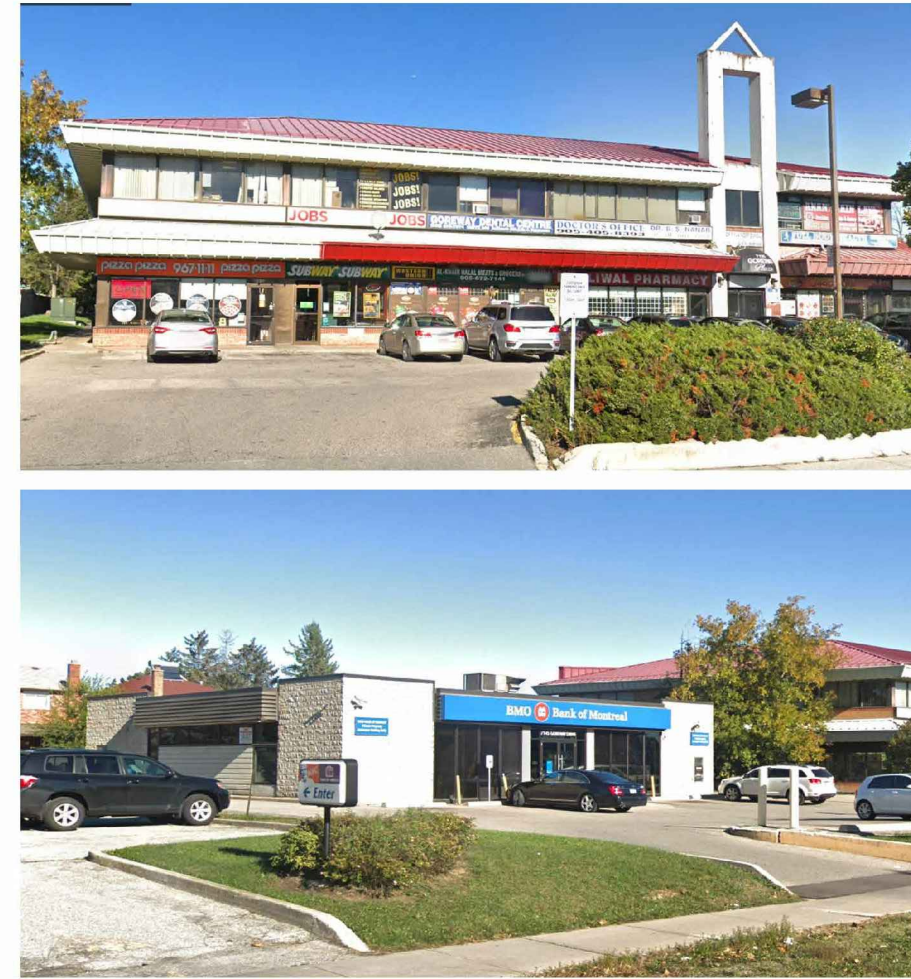

**RETAIL PLAZA
RESTAURANTS, BANK**

**SINGLE FAMILY
RESIDENTIAL NEIGHBORHOOD**

**RETAIL PLAZA
RESTAURANTS, DENTAL CLINIC**

CONTEXT PLAN

3 TOWERS - 9 STOREYS CONDOMINIUM